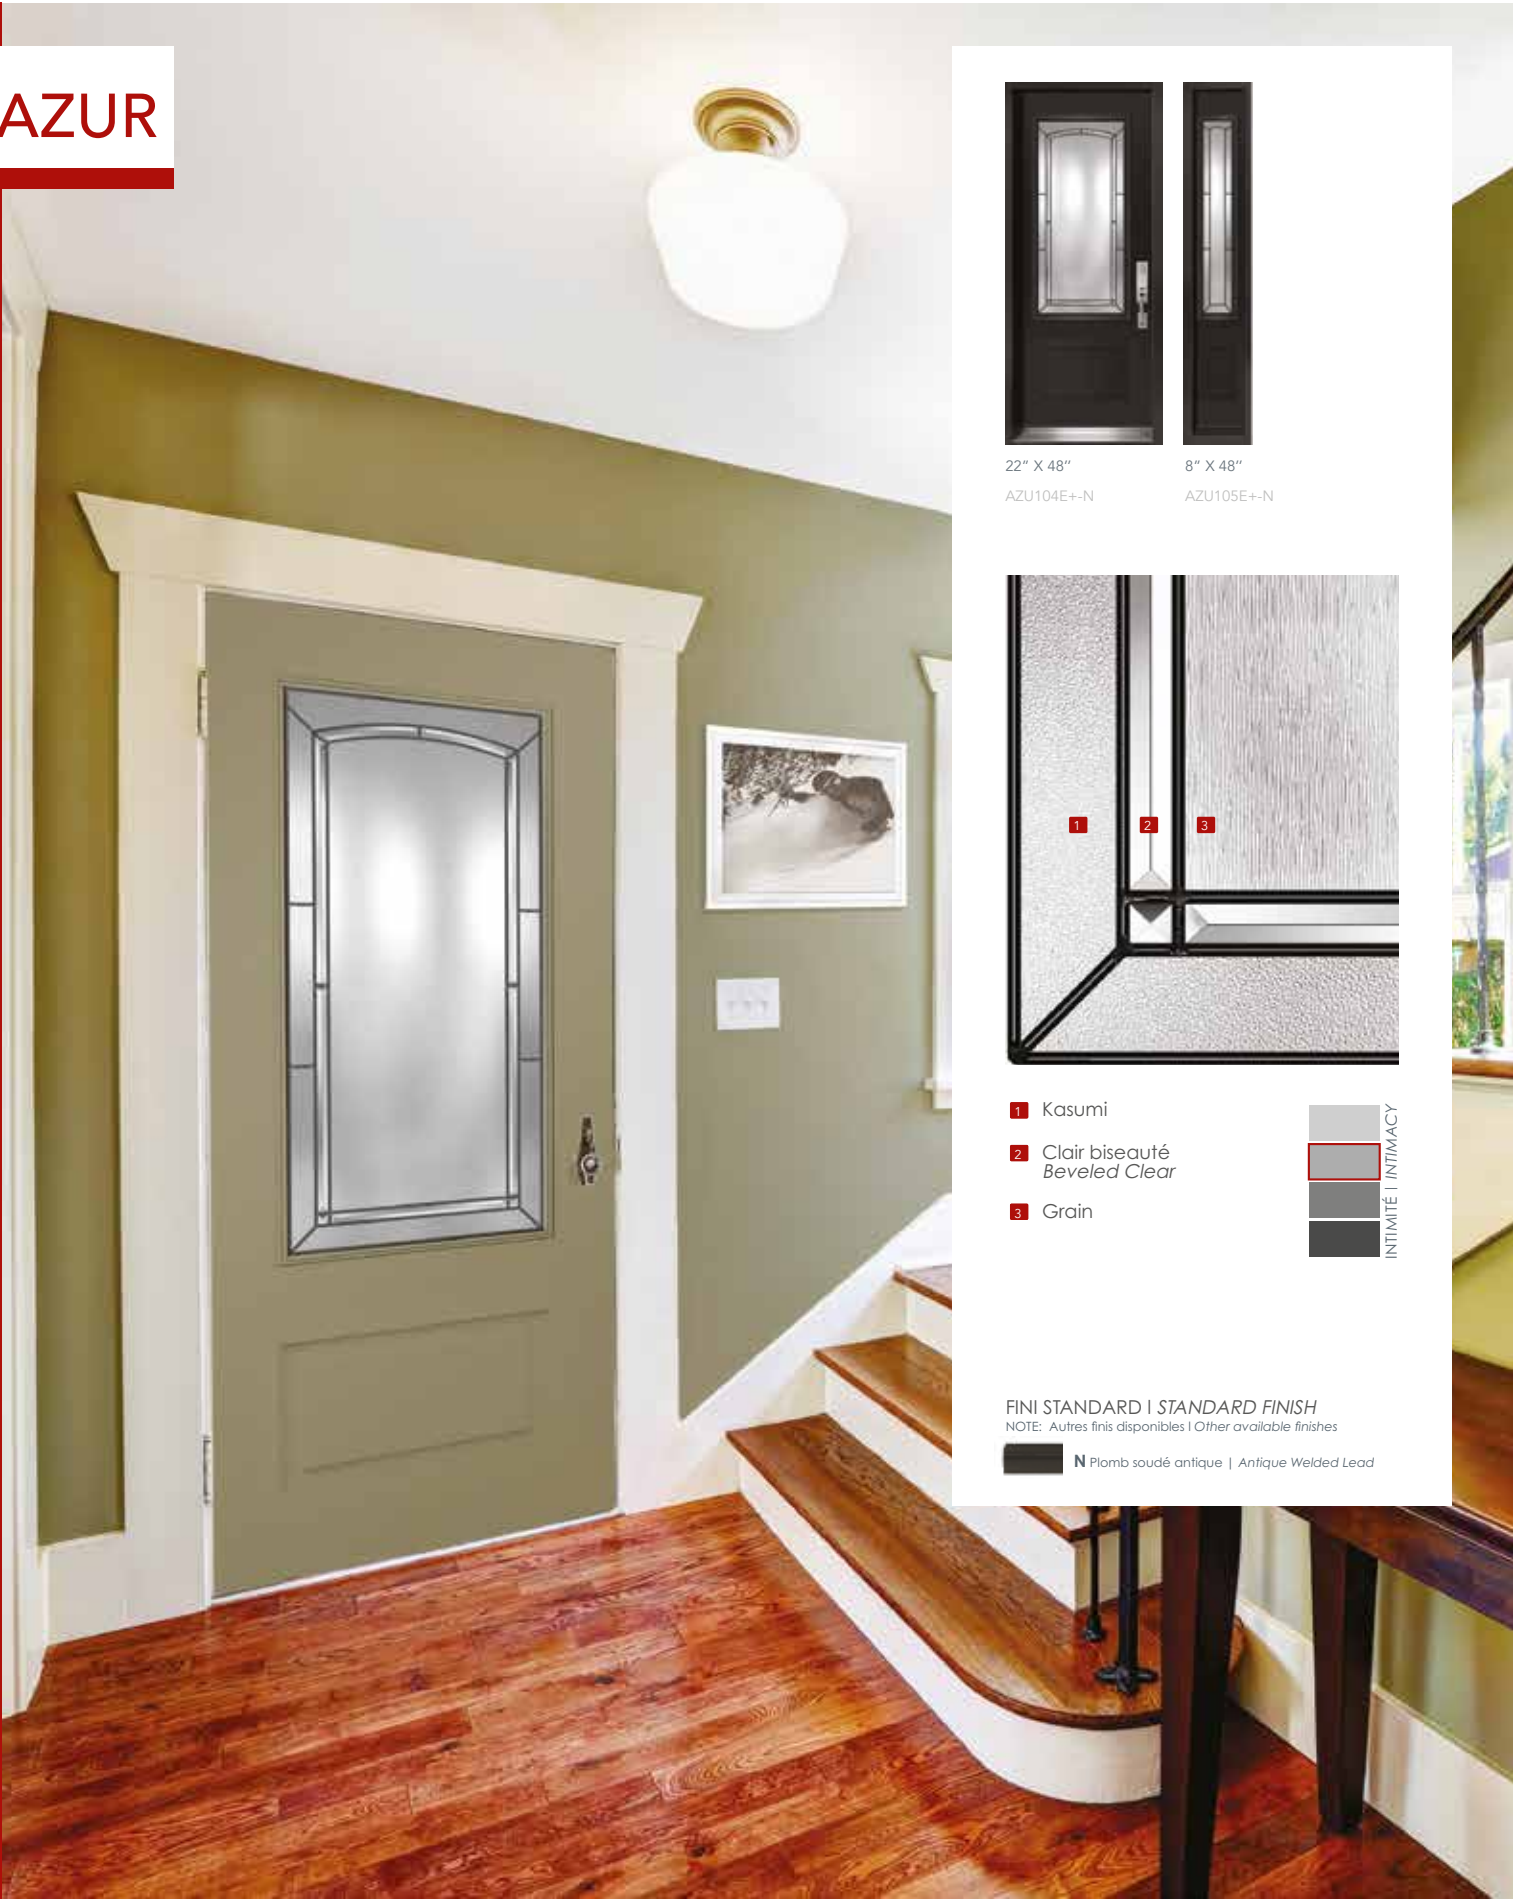

AZUR

- 1 Kasumi
- 2 Clair biseauté
  Beveled Clear
- 3 Grain

FINI STANDARD | STANDARD FINISH
NOTE: Autres fins disponibles | Other available finishes
N Plomb soudé antique | Antique Welded Lead

NOTE: IMPOSTES ET LATÉRAUX DISPONIBLES

RODIN

- 1 Givré biseauté
  Beveled Glue Chip
- 2 Screen
- 3 Martelé
  Hammered

FINI STANDARD | STANDARD FINISH
NOTE: Autres fins disponibles | Other available finishes
PL Plomb soudé | Welded Lead

NOTE: TRANSOMS AND SIDELITES AVAILABLE