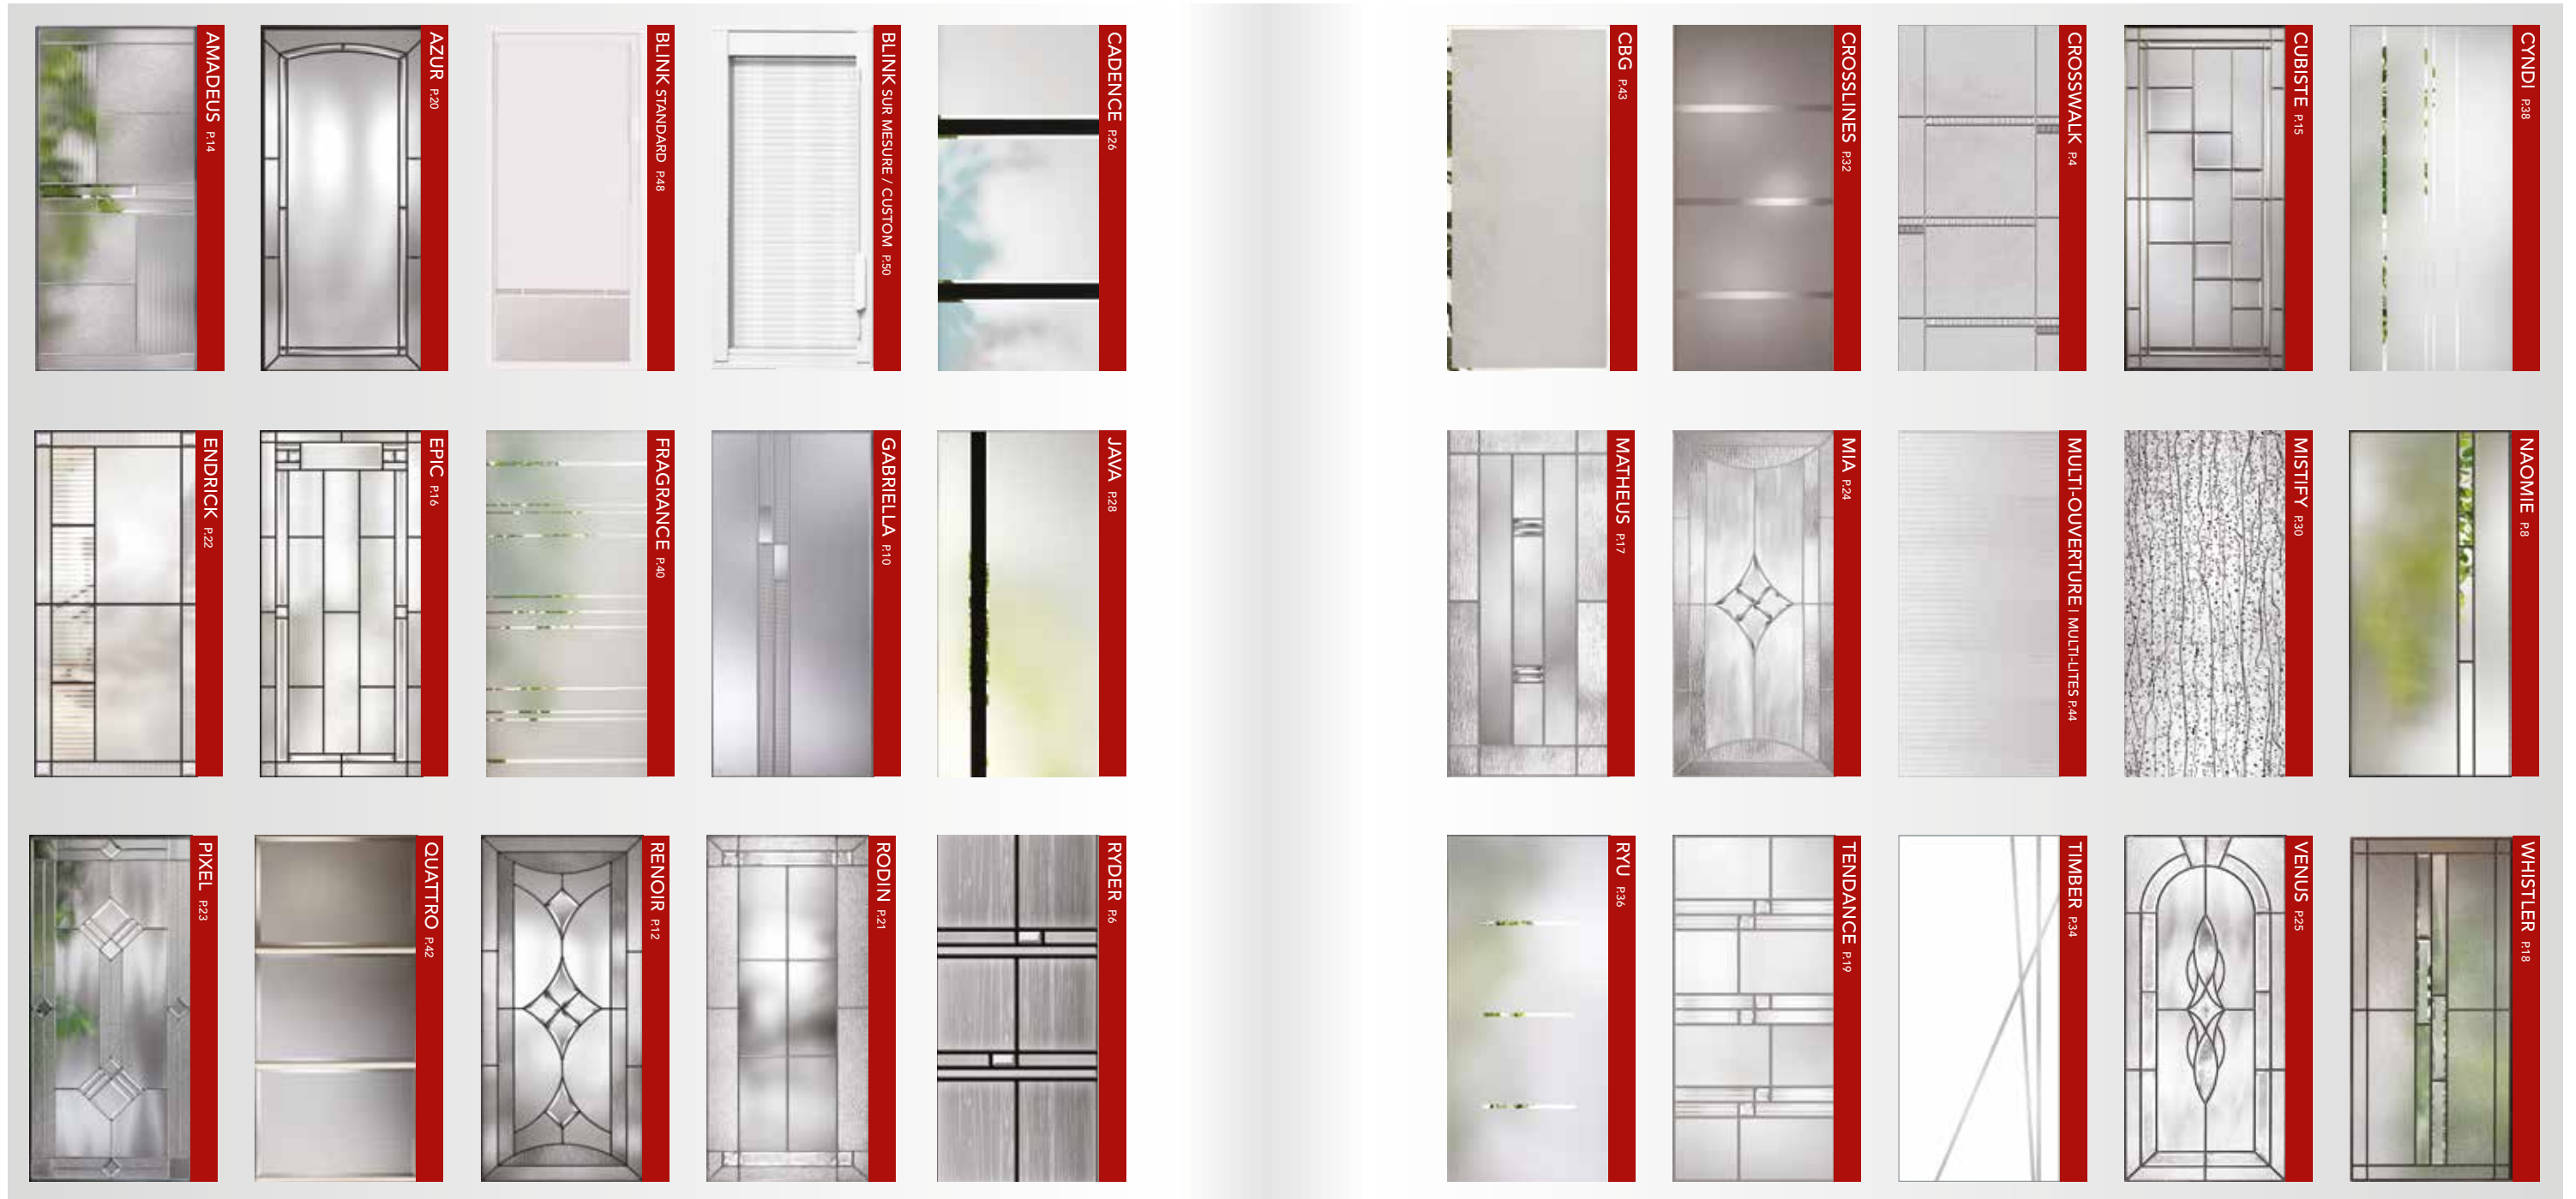

AUTRES PRODUITS | MORE PRODUCTS

THERMO DÉCORATIF | DECORATIVE GLASS	p.46
CRÉATION SÉLECT	p.52
CADRE EXÉCUTIF | EXECUTIVE FRAME	p.54
CADRE URBAIN | URBAN FRAME	p.54
LE SÉLECTEUR | THE SELECTOR	p.55

GARANTIE | WARRANTY

Tous les produits de verre décoratif de Verre Select sont vendus avec une garantie limitée de 10 ans. Pour notre garantie complète consultez le www.verreselect.com

All decorative glass products sold by Verre Select come with a limited 10 years warranty. For complete warranty please go to www.verreselect.com

NOTES

Les photos présentées peuvent avoir de légères différences de couleurs et de textures avec le produit réel. Verre Select se réserve le droit de modifier la composition des produits illustrés dans la brochure.

The pictures might have some small differences of colors and textures with the real product. Verre Select reserves the right to modify the composition of the products shown in this brochure.

Les verres « d'art » utilisés dans la production de nos unités décoratives peuvent comporter des irrégularités dans le « patron », de légères bulles et des stries, qui font partie intégrante de cette matière première.

The "art glasses" used in our production of decorative units may show certain variations in the "pattern", light air bubble and channelled glass which are integral part of the product.

Le procédé d'oxydation utilisé pour noircir les tiges de plomb antique est artisanal et amène des variations de fini et couleur qui font partie du processus. Des zones « rougeâtres » ressemblant à de la « rouille » peuvent apparaître occasionnellement de façon aléatoire et ne peuvent être considérées comme des défauts.

The technique used for antique welded lead is hand made. A "reddish-brown" colouration, that resembles the look of "rust" is sometimes evident and is inherent of this came product, particularly at the solder joints. This will not be considered a defect.