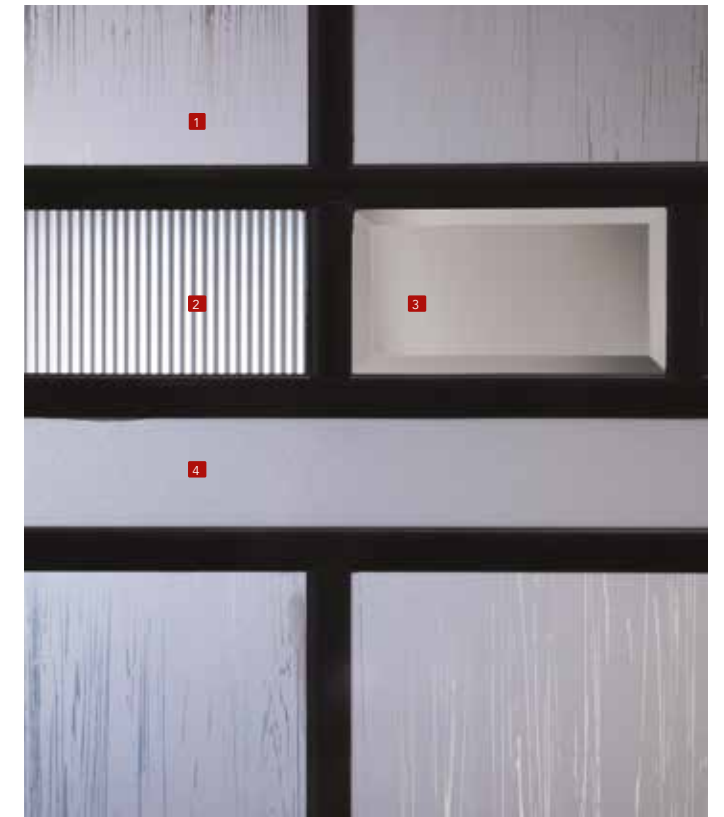

RYDER

NOUVEAU
NEW

- 1 Papyrus
- 2 Corduroy
- 3 Clair biseauté | *Clear beveled*
- 4 Satiné | *Acid Etch*

FINI STANDARD | STANDARD FINISH
NOTE: Autres finis disponibles | Other available finishes

NS-NO-3/8 Non soudé noir 3/8 | 3/8 Non Welded Black

INTIMITÉ | INTIMACY

Scanner pour plus de détails
Scan for more details