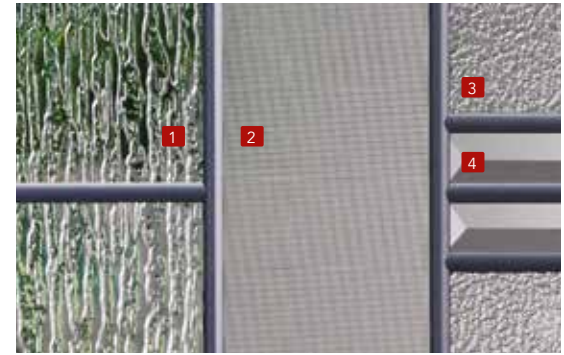

22" X 64"
MAT108NSE+-PT

7" X 64"
MAT107NSE+-PT

20" X 64"
MAT106NSE+-PT

- 1 Niagara
- 2 Screen
- 3 Kasumi
- 4 Clair biseauté | *Beveled Clear*

FINI STANDARD | STANDARD FINISH

NOTE: Autres finis disponibles | Other available finishes

- **NS-AR** Non-soudé Argent satiné
  Non-Welded Silver
- **NS-PT** Non-soudé Étain
  Non-Welded Pewter

INTIMITÉ | INTIMACY