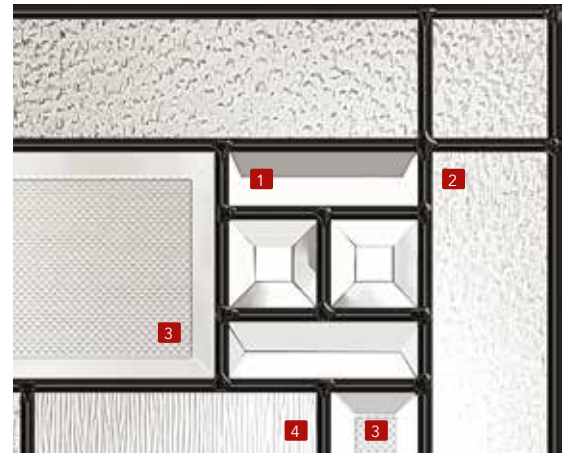

NOTE: TRANSOMS AND SIDELITES AVAILABLE

EPIC

22" X 48"
EPI104E+-N

8" X 48"
EPI105E+-N

22" X 64"
EPI108E+-N

7" X 64"
EPI107E+-N

- 1 Clair biseauté | *Beveled clear*
- 2 Granite | *Granit*
- 3 Screen biseauté | *Beveled screen*
- 4 Grain