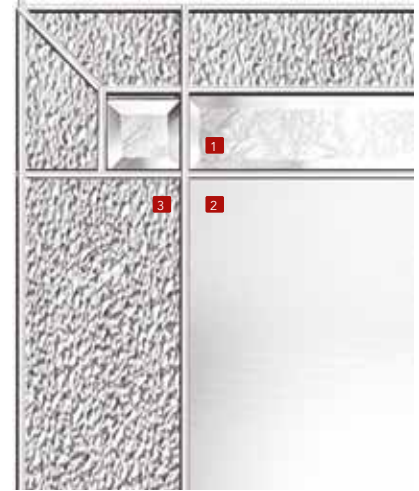

22" X 48" ROD104E+-PL   8" X 48" ROD105E+-PL

- 1 Givré biseauté
  Beveled Glue Chip
- 2 Screen
- 3 Martelé
  Hammered

FINI STANDARD | STANDARD FINISH
NOTE: Autres fins disponibles | Other available finishes
PL Plomb soudé | Welded Lead

NOTE: TRANSOMS AND SIDELITES AVAILABLE