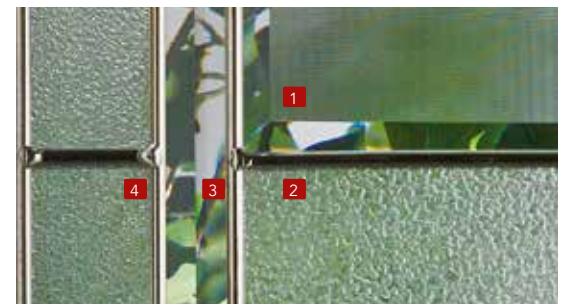

22" X 48"
CUB104E+ON

8" X 48"
CUB105E+ON

22" X 64"
CUB108E+ON

7" X 64"
CUB107E+ON

- 1 Screen biseauté | Beveled Screen
- 2 Kasumi
- 3 Clair biseauté | Beveled Clear
- 4 Morocco Clair | Clear Morocco

FINI STANDARD | STANDARD FINISH
NOTE: Autres finis disponibles | Other available finishes