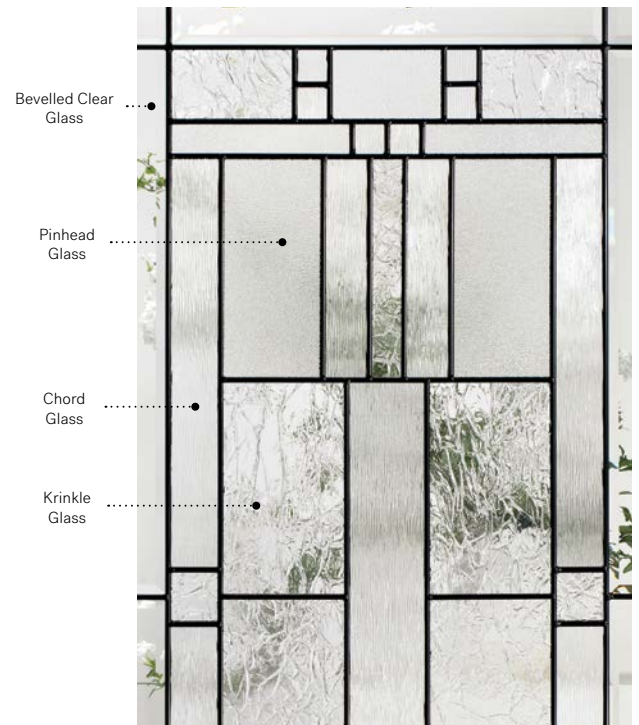

Cachet

Cachet's Prairie-style design blends four striking textures to make your home stand out. On sunny days, enjoy a dazzling light effect in your entryway.

Stained glass: Bevelled clear glass, Krinkle glass, Chord glass and Pinhead glass.
Caming: Zinc or Patina.
Frames: Contemporary, Novapvc or Stainable.
Sidelites and transom: Looks great accompanied by Pinhead glass.
Available in custom sizes.

Privacy Level **3/5**
SEMI-PRIVATE