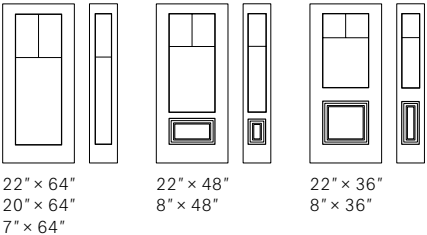

Country Style Grill