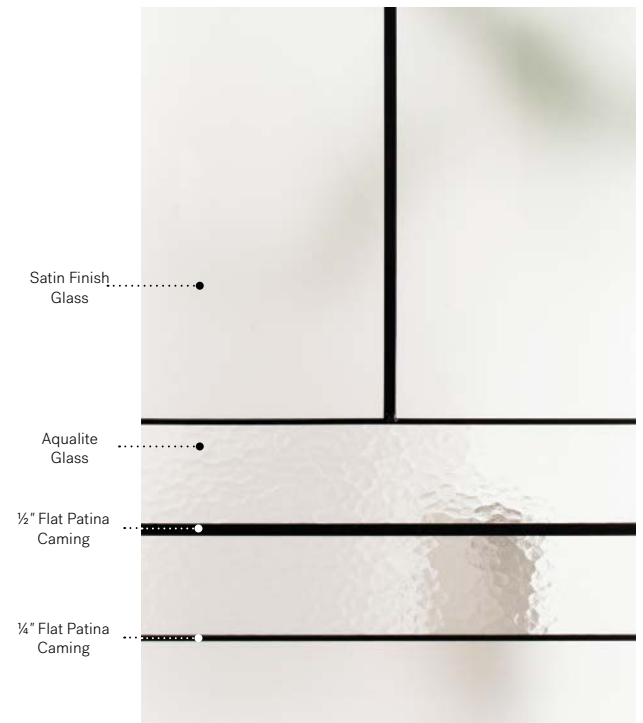

Avenue

Minimalist and urban, Avenue's bold design is out of the ordinary. Its Aqualite and satin finish glass paired with thin and wide flat patina coming create a retro feel. Perfect for a farmhouse-style home or suburban cottage.

Stained glass: Satin finish glass and Aqualite glass.
Coming: ½" wide flat Patina coming and ¼" wide flat Patina coming.
Frames: Contemporary or Novapvc.
Sidelites and transom: Looks great accompanied by Satin finish or Clear glass.
Available in custom sizes.

Privacy Level **4/5**
PRIVATE