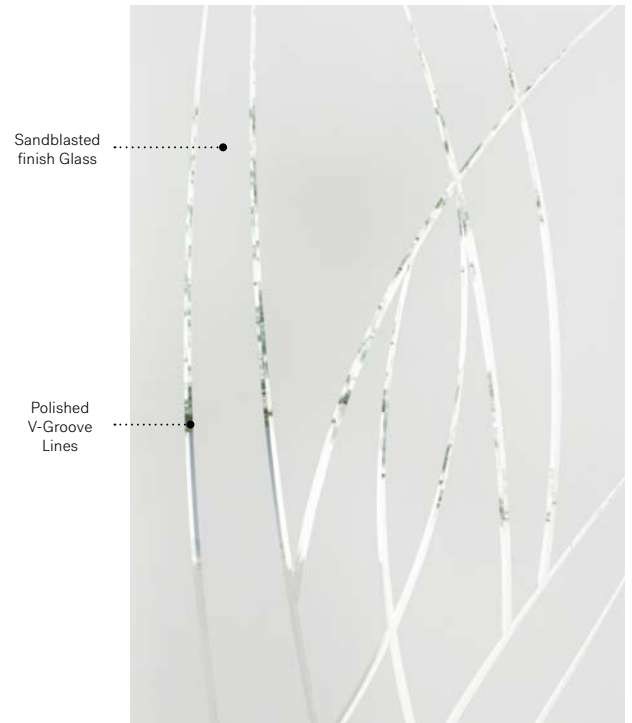

7" x 64"
06-347-005-002
06-347-005-001

8" x 48"
06-347-017-003
06-347-017-002

8" x 36"
06-347-010-004
06-347-010-001

Alys

Uno steel door. Alys 22" x 64" doorglass p.61.

Alys

Alys' V-Groove design suggests motion and is at once natural and abstract, bringing your entryway to life with its dynamic composition.

V-Groove: Polished V-Groove lines on Sandblasted finish glass.

Frames: Contemporary, Novapvc or Stainable.

Sidelites and transom: Looks great accompanied by Sandblasted finish glass.

Available in custom sizes.