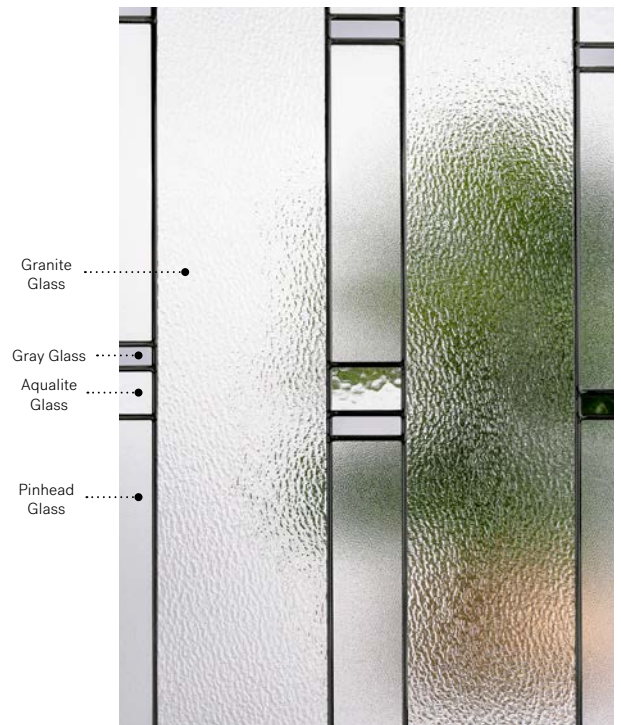

Ophir

Borrowing design cues from Craftsman style Stained Glass, this unique model is a perfect match with rich and classic stone houses. With its bold mix of strong textures punctuated by gray glass inserts, Ophir will be the centerpiece of your homes facade.

Stained Glass: Aqualite glass, gray glass, Granite glass and Pinhead glass.
Caming: Zinc or patina.
Frames: Contemporary or Novapvc.
Sidelites and transom: Looks great accompanied by Pinhead glass.
Available in custom sizes.

Privacy Level **4/5**
PRIVATE

Frames 22" x 64"
Contemporary 10-388-060 {Zinc | Pat. | 002 | 005}
Novapvc 10-388-060 {001 | 004}

22" x 48"
Contemporary 10-388-057 {Zinc | Pat. | 002 | 005}
Novapvc 10-388-057 {001 | 004}

22" x 36"
Contemporary 10-388-050 {Zinc | Pat. | 002 | 005}
Novapvc 10-388-050 {001 | 004}

22" x 17"
Contemporary 10-388-259 {Zinc | Pat. | 002 | 005}
Novapvc 10-388-259 {001 | 004}

22" x 14 7/16"
Contemporary 10-388-260 {Zinc | Pat. | 002 | 004}
Novapvc 10-388-260 {001 | 003}

Frames 7" x 64"
Contemporary 10-388-005 {Zinc | Pat. | 002 | 005}
Novapvc 10-388-005 {001 | 004}

8" x 48"
Contemporary 10-388-017 {Zinc | Pat. | 002 | 004}
Novapvc 10-388-017 {001 | 003}

8" x 36"
Contemporary 10-388-010 {Zinc | Pat. | 002 | 005}
Novapvc 10-388-010 {001 | 004}