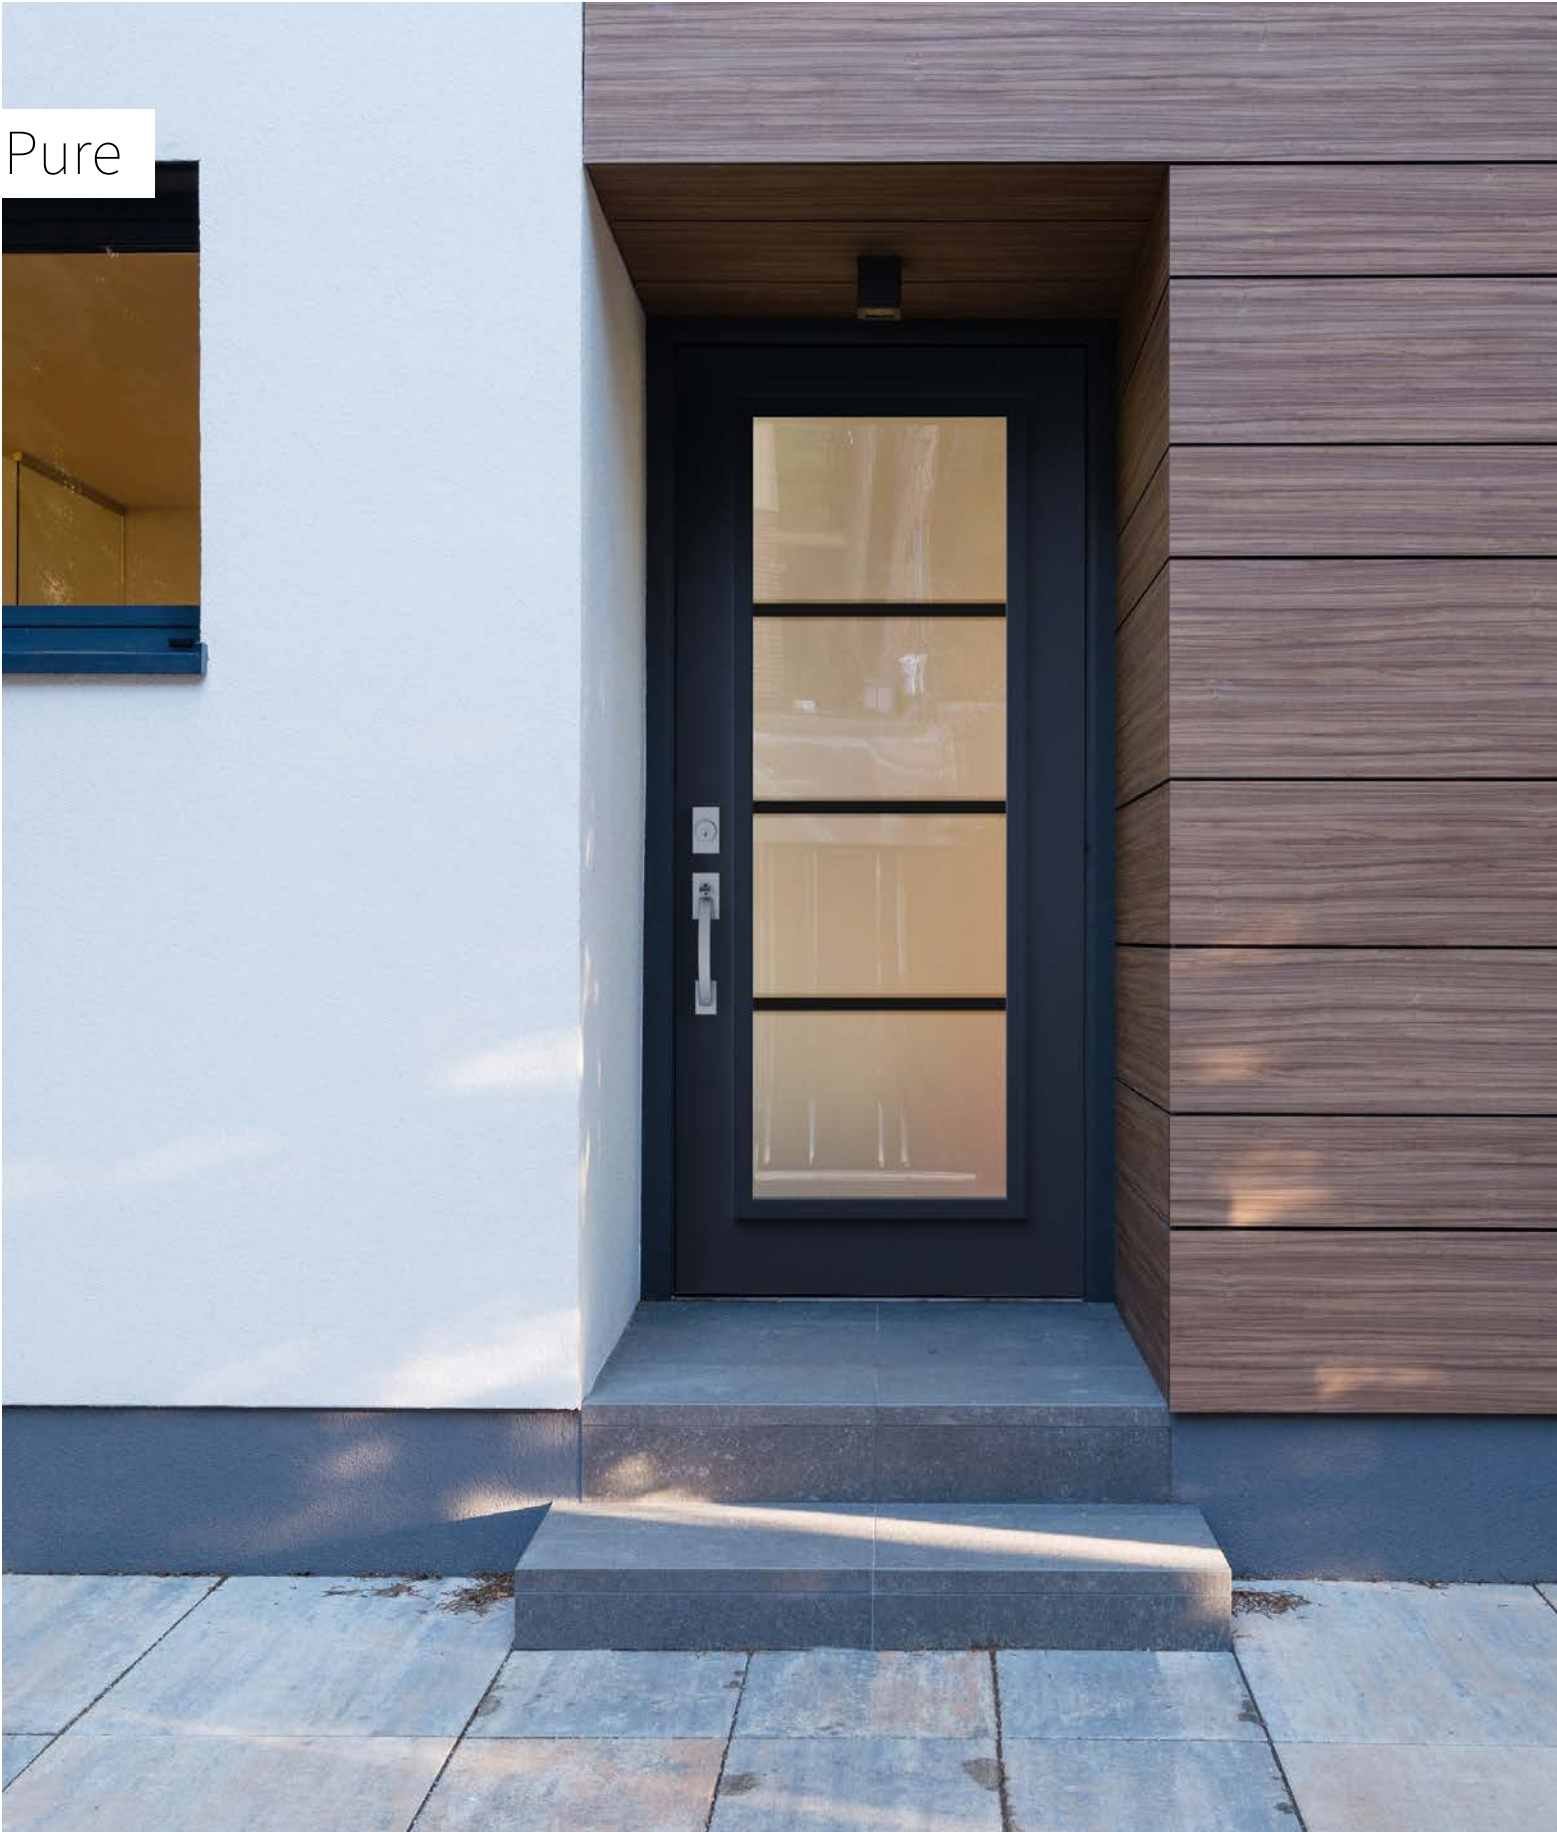

Pure

Uno steel door. Pure 22" x 64" doorglass p.51.

Pure

Pure adds refinement to your home. An ideal match with black windows and horizontal mullions, Pure is interesting for new construction as well as renovation projects. The subtle clear lines on this silkscreened glass provide a view to the outdoors while ensuring privacy.