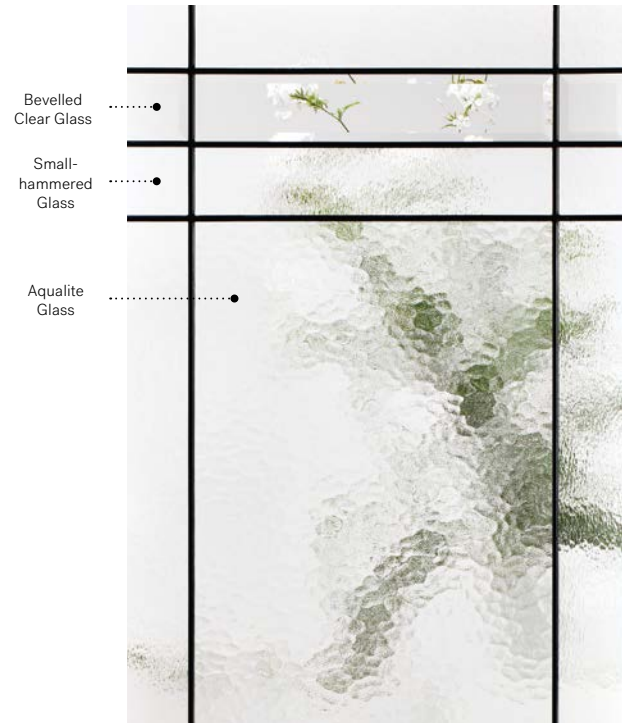

Celeste

Orleans steel door with Prestige Mouldings p.19. Celeste 22" x 48" doorglass with 8" x 48" sidelite p.69.

Celeste

Celeste juxtaposes different types of glass within its patina coming, creating a delicate geometric pattern with a refined and balanced light effect.

Stained glass: Bevelled clear glass, Small-hammered glass and Aqualite glass.

Coming: Patina.

Frames: Contemporary, Novapvc or Stainable.

Sidelites and transom: Looks great accompanied by Clear glass.

Available in custom sizes.