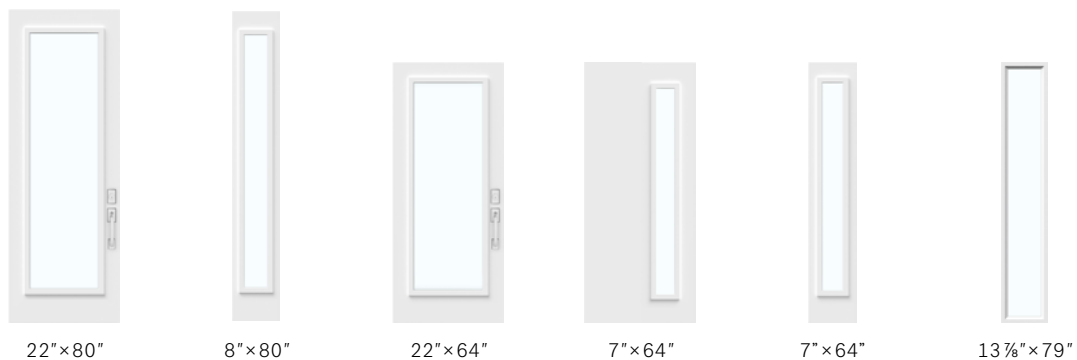

Frames	22" x 80"		8" x 80"		22" x 64"		7" x 64"		7" x 64"		13 7/8" x 79"	
	Contemp.	Novapvc	Contemp.	Novapvc	Contemp.	Novapvc	Contemp.	Novapvc	Contemp.	Novapvc	Tip-to-tip	
Soft	064-044	064-042	020-029	020-027	060-217	060-215	005-221	005-219	005-221	005-219		211-041
Fluid*	N/A	N/A	N/A	N/A	060-221 ‡	060-219 ‡	005-225 ‡	005-223 ‡	005-225 ‡	005-223 ‡		211-042 ‡
Masterline*	064-034 ‡	N/A	020-018 ‡	N/A	060-148 ‡	060-149 ‡	005-149 ‡	005-143 ‡	005-149 ‡	005-143 ‡		211-021 ‡
Sandblasted	064-029	N/A	020-016	N/A	060-139	060-096	005-154	005-088	005-154	005-088		211-009
Satin	N/A	N/A	N/A	N/A	060-159	060-119	005-111	005-108	005-111	005-108		211-015
Pinhead	N/A	064-023	N/A	020-017	060-151	060-107	005-134	005-093	005-134	005-093		N/A
Screen	064-035	N/A	020-021	N/A	060-144	060-165	005-151	005-130	005-151	005-130		211-107
Chinchilla	N/A	N/A	N/A	N/A	060-140	060-142	005-135	005-137	005-135	005-137		211-037

* **Masterline and Fluid glass** — The pattern of the glass runs parallel to the longest side of the doorglass (see ‡/↔ symbols above.)
Elevation venting unit with Masterline glass p.105. Q470 venting unit with Masterline glass, p.109.