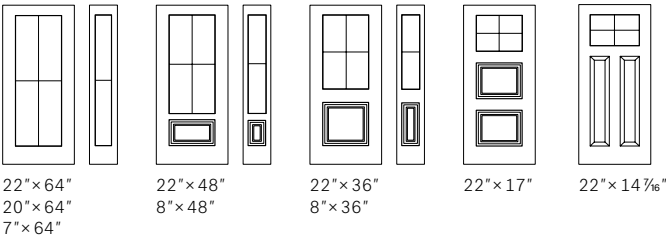

Distinction Grill

13 7/8" x 79"
14" x 64"
22" x 64"
20" x 64"
7" x 64"
22" x 64"
20" x 64"
22" x 80"
20" x 80"
22" x 48"
8" x 48"
22" x 36"
8" x 36"
22" x 17"
22" x 14 7/16"
22" x 9"
Murano

Classic Grill