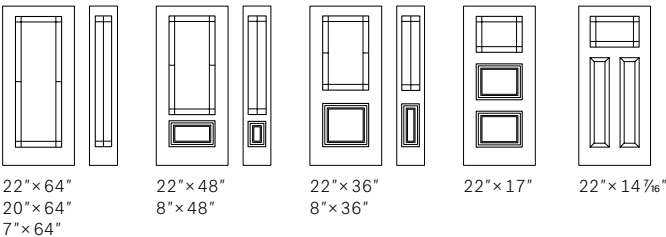

22" x 64"
20" x 64"
7" x 64"
22" x 48"
8" x 48"
22" x 36"
8" x 36"
22" x 17"
22" x 14 7/16"

22" x 64"
20" x 64"
7" x 64"
22" x 48"
8" x 48"
22" x 36"
8" x 36"
22" x 17"
22" x 14 7/16"

Custom Configurations

Create a custom configuration with your choice of split, color, and grill profile, in the size that fits your project.