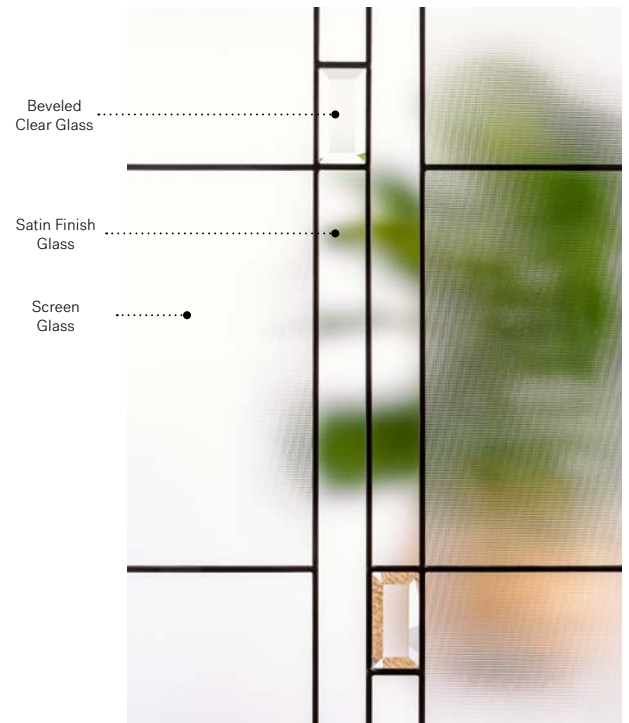

Arima

Arima is the perfect choice for both 1960s bungalows as well as for classic style homes. This model fits particularly well in entrances with symmetrical composition — a look that can be achieved with carefully placed exterior light fixtures or with some well chosen decorative objects.

Stained Glass: Satin finish glass, beveled clear glass and Screen glass.

Caming: Patina.

Frames: Contemporary or Novapvc.

Sidelites and transom: Looks great accompanied by satin finish or Screen glass.

Available in custom sizes.

Privacy Level **4/5**
PRIVATE