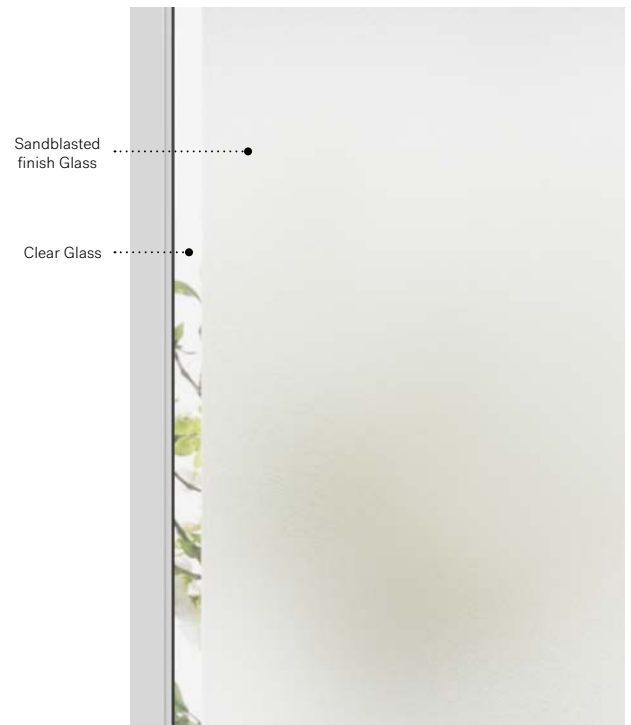

Frames 8" x 36"

Contemporary 06-368-010-003
 Novapvc 06-368-010-001
 Stainable 06-368-010-002

Side

Uno steel door. Side 22" x 64" left doorglass p.55. Sandblasted finish glass sidelite.

Side

The Side model combines privacy and visibility thanks to its sandblasted finish glass and subtle clear stripe on one side. This minimalist detail blends in with the simple, asymmetrical volumes of contemporary-style architecture. Side is the perfect choice for townhouses or multi-unit homes. Available in right or left versions.

- Silkscreened glass:** Sandblasted finish on clear glass.
- Frames:** Contemporary or Novapvc.
- Orientation:** Available in left and right versions as seen from outside.
- Sidelites and transom:** Looks great accompanied by Sandblasted finish or Clear glass.