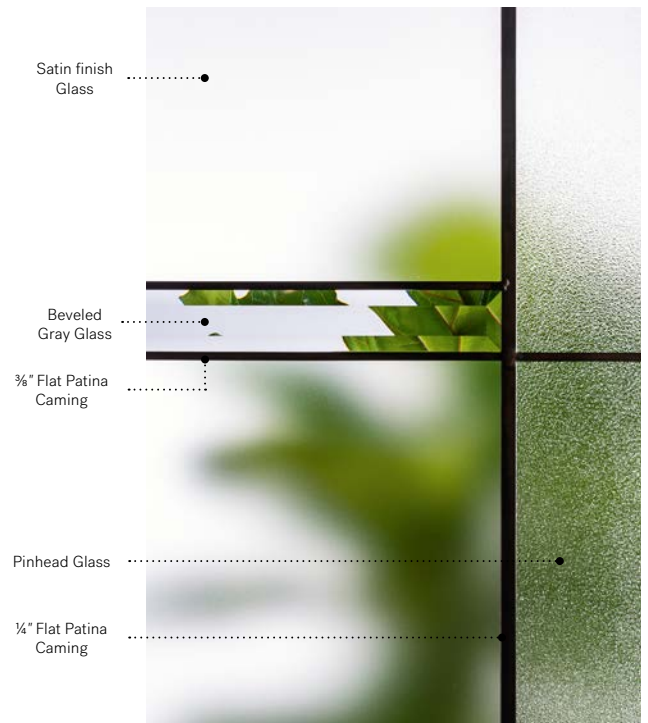

Belmont

Belmont is a Stained Glass model with an urban look designed for today's architectural styles. Its minimalist, asymmetrical composition of flat black patina coming and Satin finish glass fits perfectly with the volumes and materials found in the architecture of contemporary houses. Paired with a satin black handle, Belmont's elegance is unrivaled.

Stained Glass: Satin finish glass, beveled gray glass and Pinhead glass.

Caming: 1/2" wide flat Patina coming and 1/4" wide flat Patina coming.

Frames: Contemporary or Novapvc.

Sidelites and transom: Looks great accompanied by Satin finish glass.
Available in custom sizes.

Privacy Level **3/5**
SEMI-PRIVATE