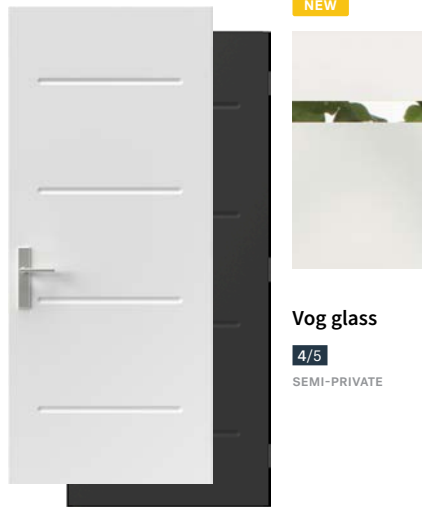

For more information, visit novatechgroup.com

Design Collection

Vog

Vog steel door with Vog 2 Accents p.14. Standard+ Vog garage door by Garaga.

Vog

Horizontal lines and angular embossed details provide a graceful and simple style. Dare to finish your door in an eye-catching colour that will give your home its very own signature look.