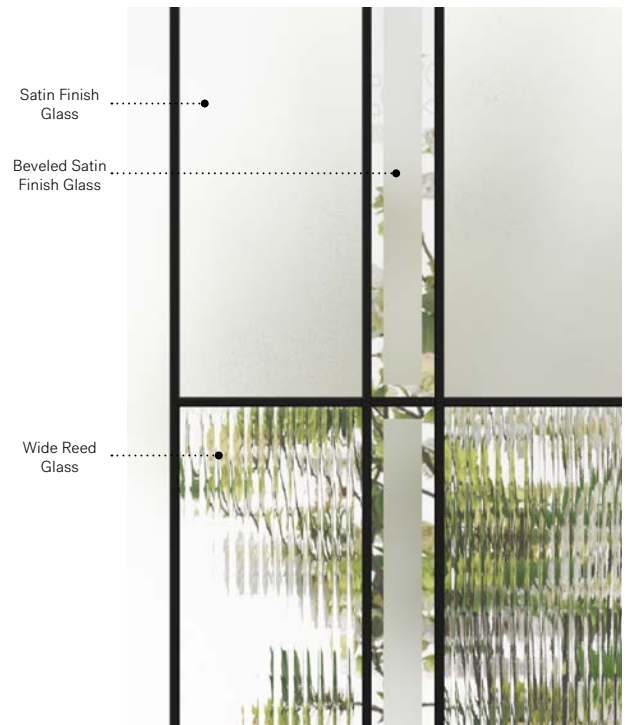

Silkscreened glass: Sandblasted finish on clear glass.
Frames: Contemporary or Novapvc.
Sidelites and transom: Looks great accompanied by Sandblasted finish or Clear glass.

Clear Glass

Sandblasted Finish

Privacy Level **3/5**
SEMI-PRIVATE

Frames	22"×64"	22"×48"	22"×36"	7"×64"	8"×48"	8"×36"
Contemporary	07-399-060-005	07-399-057-005	07-399-050-005	07-399-005-005	07-399-017-005	07-399-010-005
Novapvc	07-399-060-001	07-399-057-001	07-399-050-001	07-399-005-001	07-399-017-001	07-399-010-001

Nobel

Uno steel door. Nobel 22" x 64" doorglass p.47. Satin finish glass sidelite.

Nobel

A sophisticated looking stained glass designed for today's architectural styles. This model expresses all its nobility thanks to a bold composition and contrasting textures. Nobel will enhance contemporary or classic style single-family homes.