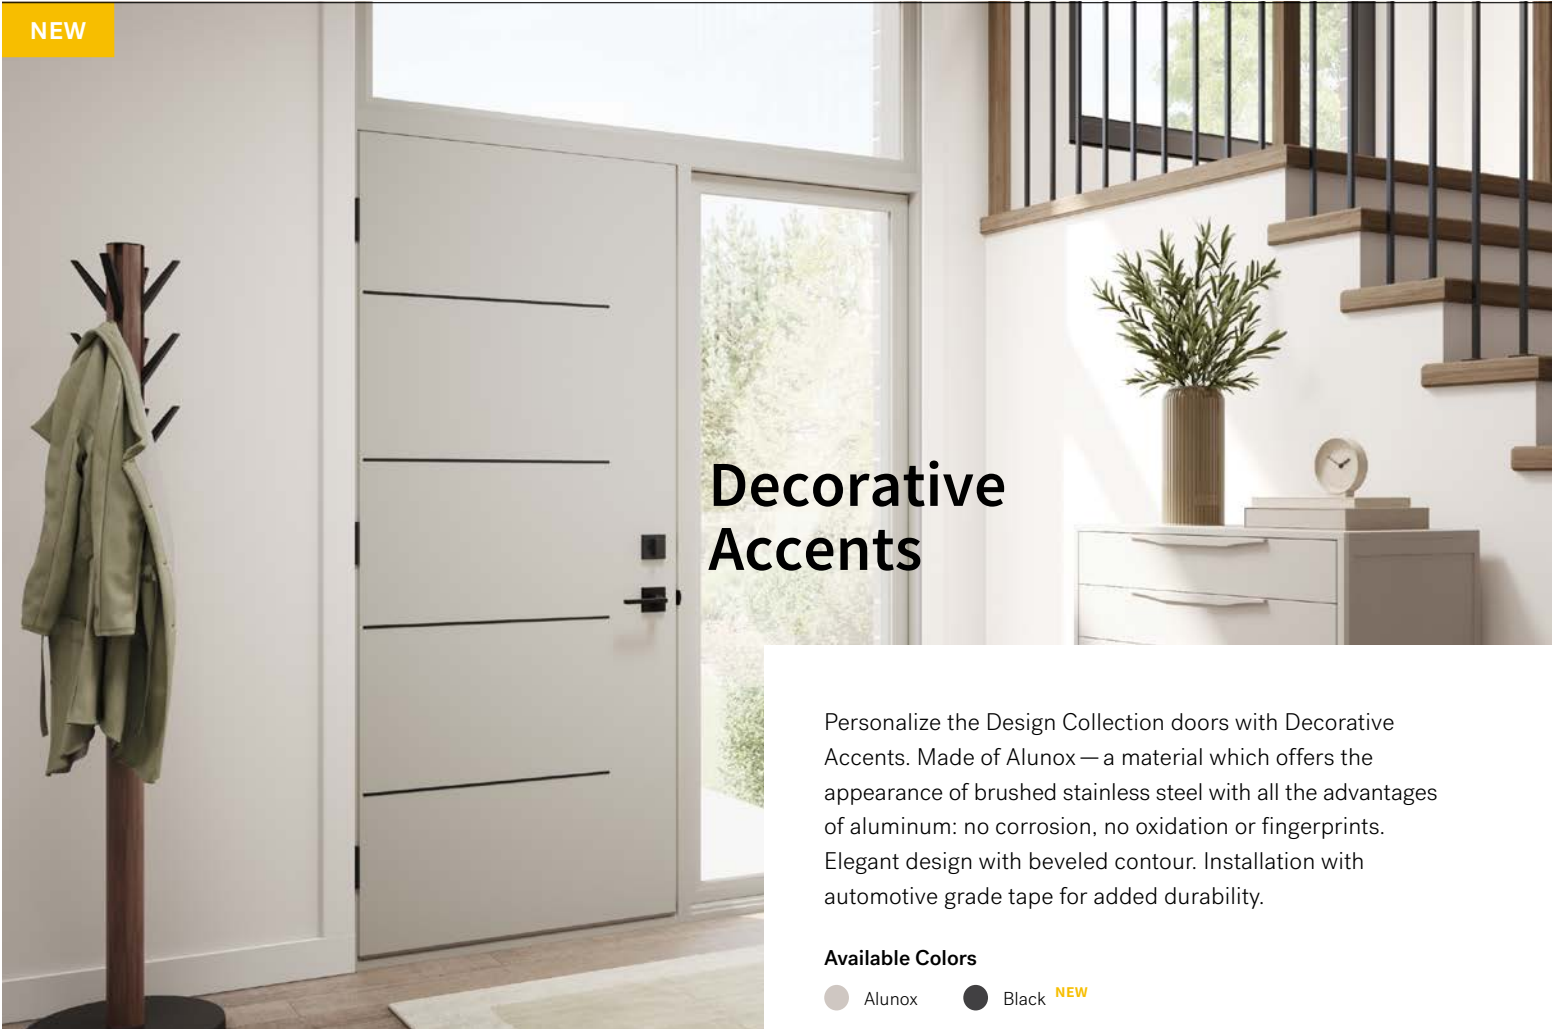

Decorative Accents

Personalize the Design Collection doors with Decorative Accents. Made of Alunox — a material which offers the appearance of brushed stainless steel with all the advantages of aluminum: no corrosion, no oxidation or fingerprints. Elegant design with beveled contour. Installation with automotive grade tape for added durability.