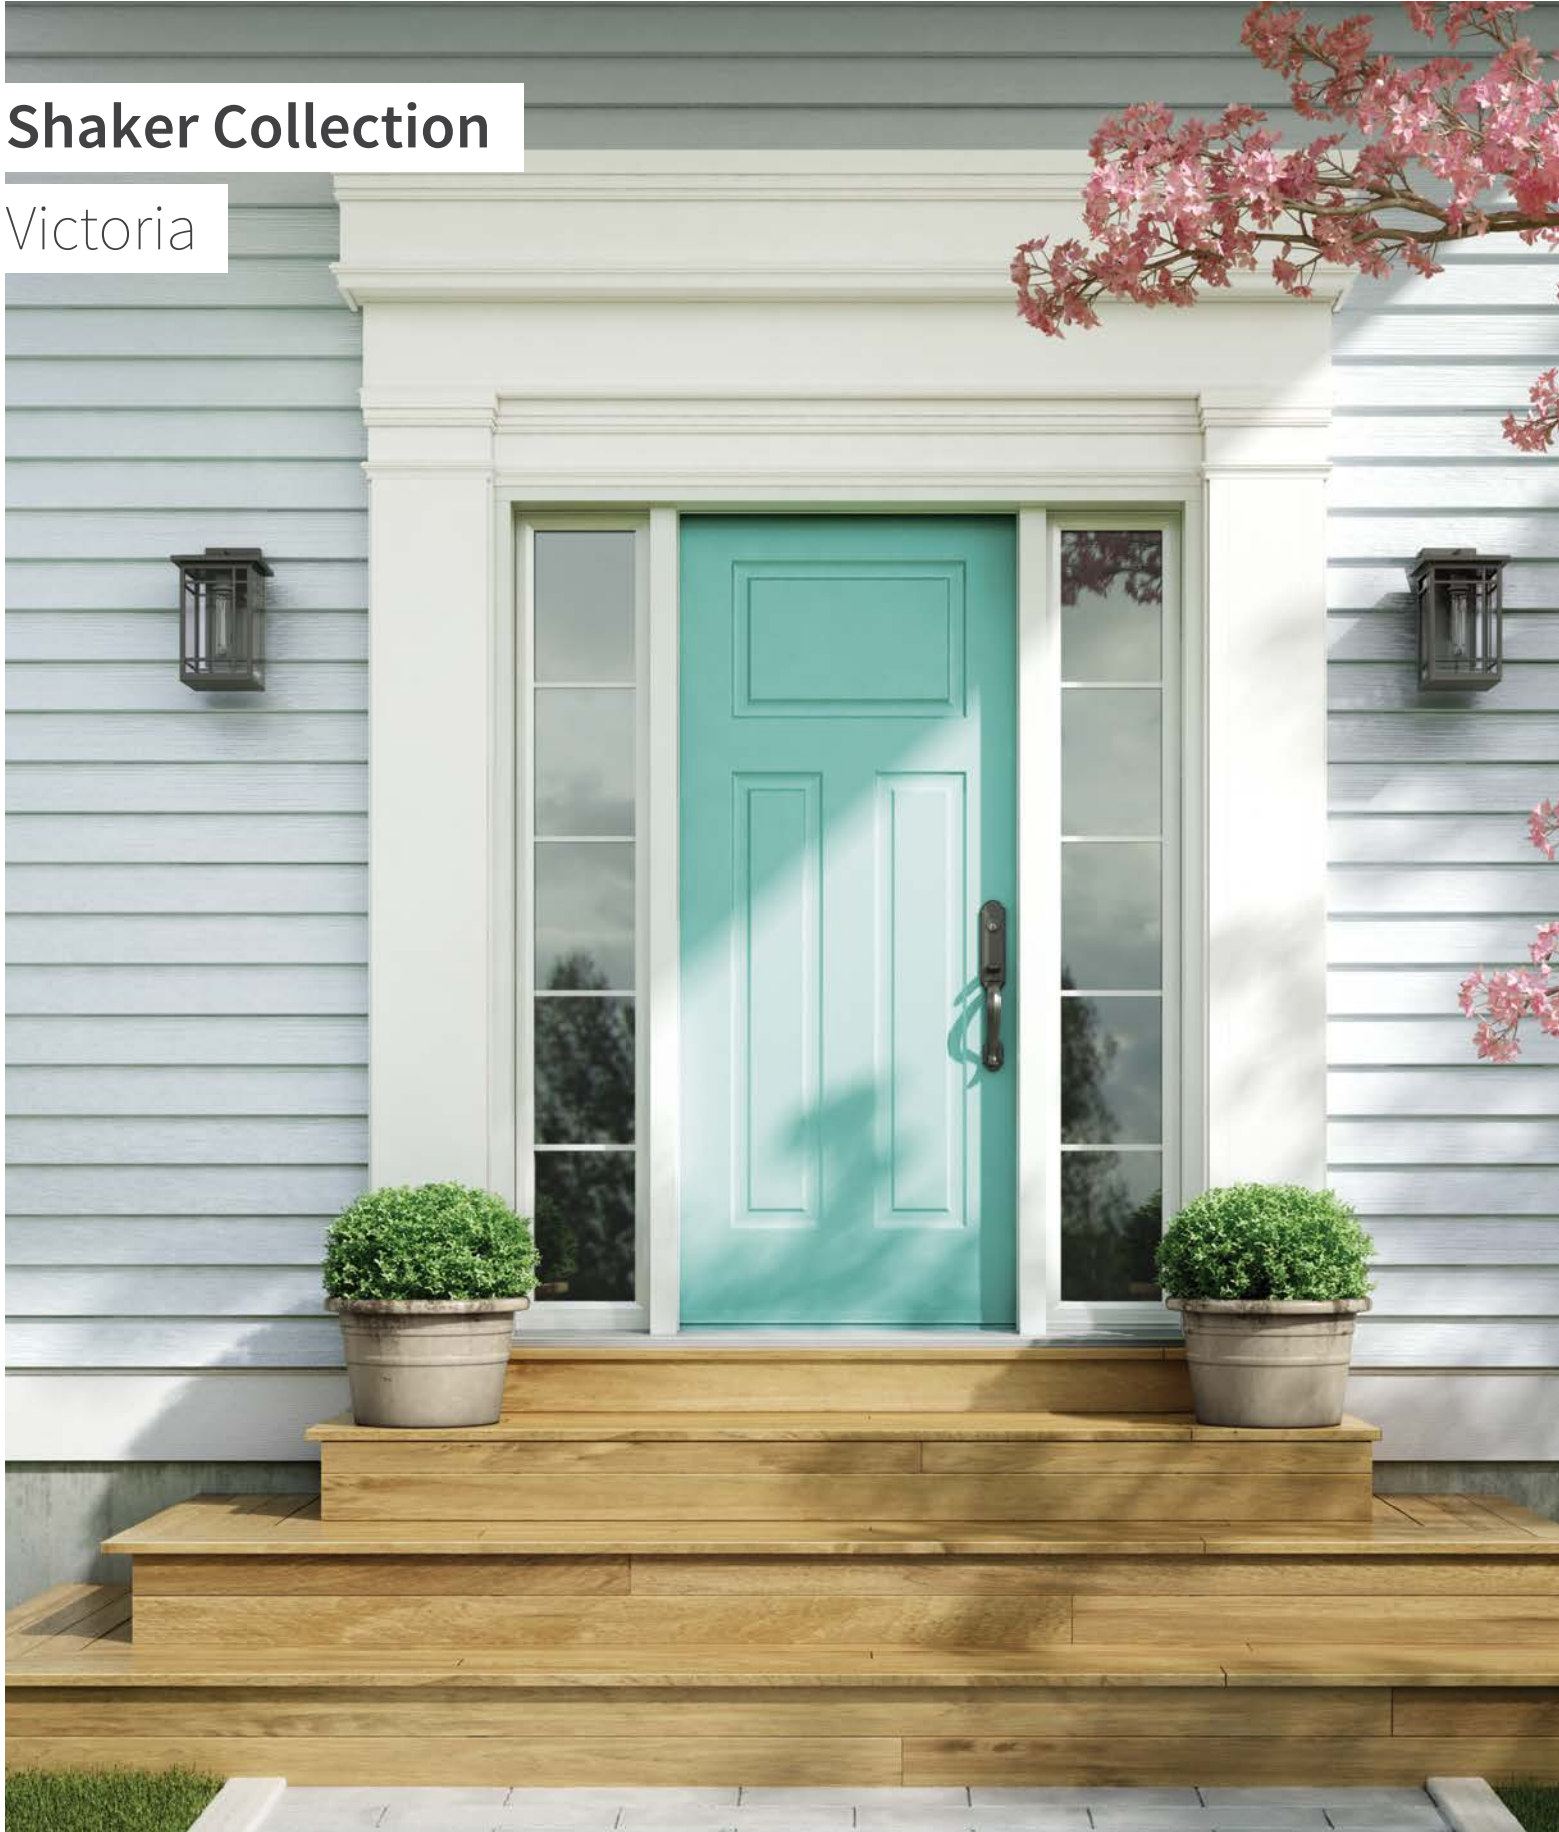

Shaker Collection

Victoria

Victoria Shaker steel door p.17. Clear glass sidelites with grill p.111.