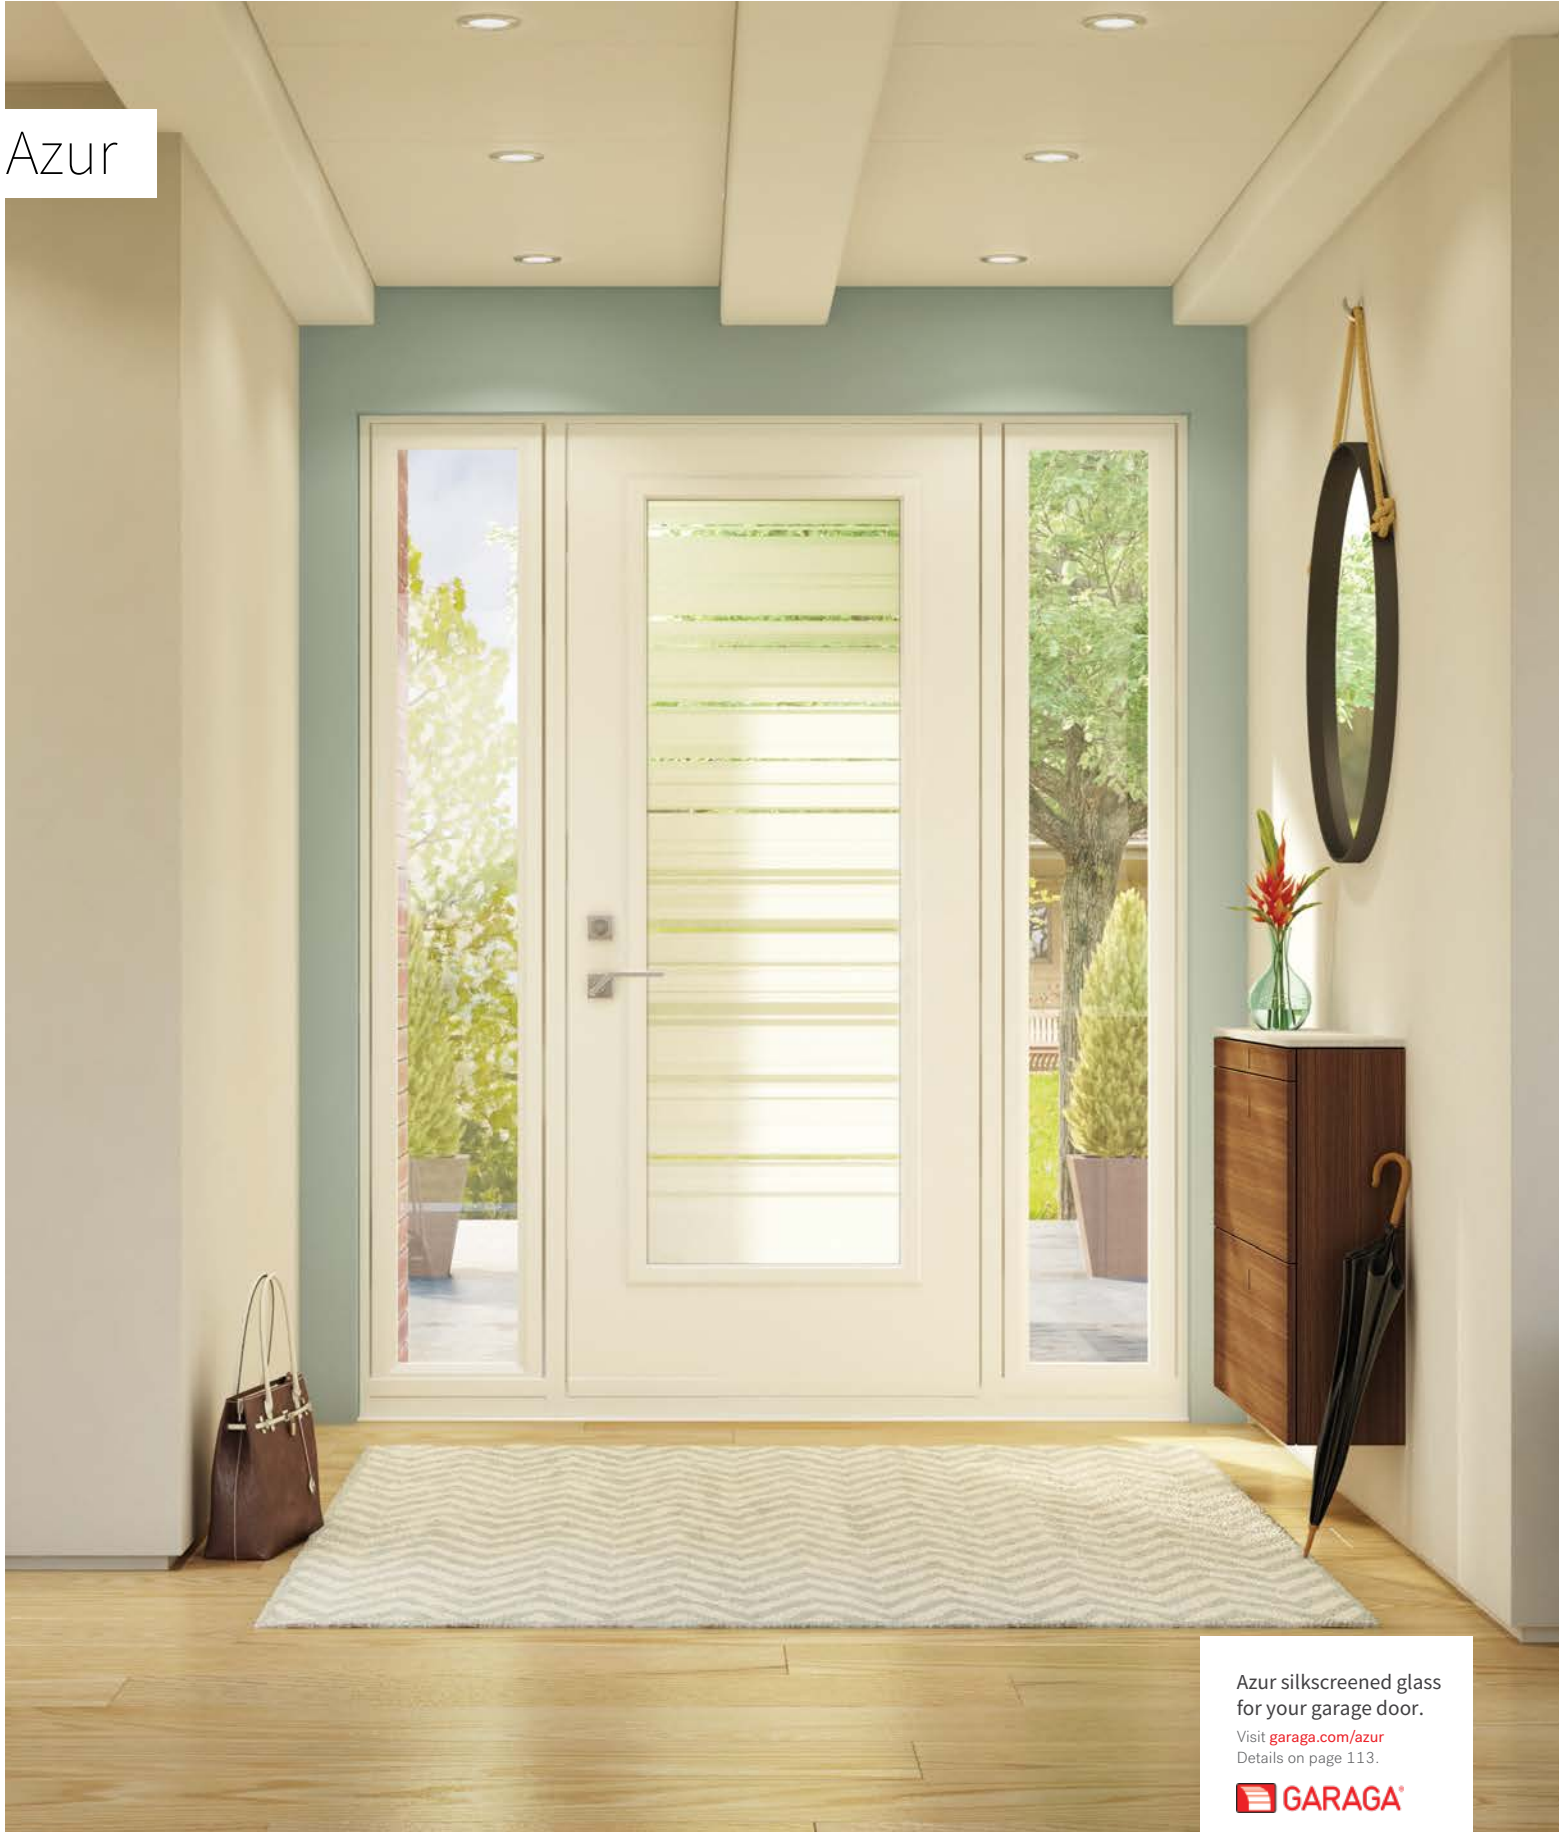

Azur

Azur silkscreened glass
for your garage door.

Visit garaga.com/azur
Details on page 113.

Uno steel door. Azur 22" x 64" doorglass p.33. Clear glass 13 3/8" x 79" sidelites.