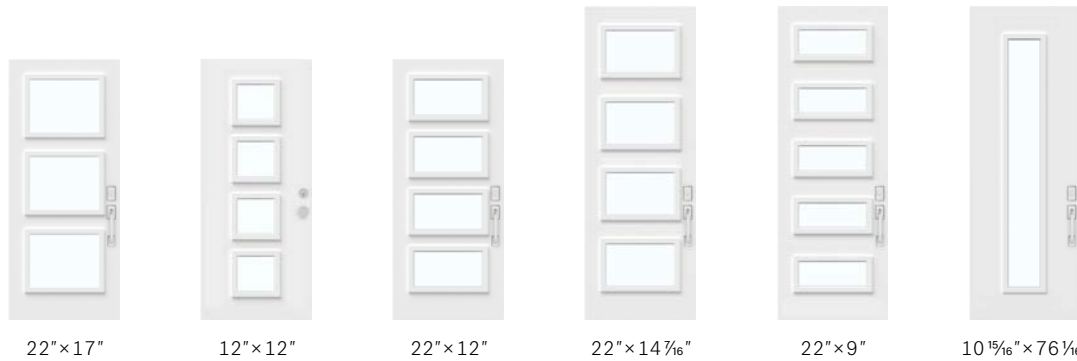

08-079-

Add this prefix to the codes below

Frames	22" x 17"		12" x 12"		22" x 12"		22" x 14 1/16"		22" x 9"		10 15/16" x 76 1/16"	
	Contemp.	Novapvc	Contemp.	Novapvc	Contemp.	Novapvc	Contemp.	Novapvc	Contemp.	Contemp.	Novapvc	
Soft	259-116	259-114	216-063	216-061	053-046	On demand	260-063	On demand	210-064	N/A	N/A	
Fluid*	259-119 ↔	259-117 ↔	216-066 ↔	216-064 ↔	053-050 ↔	On demand	260-066 ↔	On demand	N/A	N/A	N/A	
Masterline*	259-045 ↔	259-046 ↔	216-027 ↔	216-028 ↔	053-001 ↔	On demand	260-039 ↔	On demand	210-039 ↔	N/A	N/A	
Sandblasted	259-033	259-012	216-012	216-017	053-007	On demand	260-027	On demand	210-033		211-029	N/A
Satin	259-062	259-024	216-001	216-025	053-002	On demand	On demand	On demand	N/A		211-028	N/A
Pinhead	259-085	259-008	216-037	216-024	053-004	On demand	260-051	On demand	210-050		N/A	N/A
Screen	259-038	259-052	216-029	216-032	053-003	On demand	260-041	On demand	210-048		N/A	N/A
Chinchilla	259-035	259-049	216-018	216-020	053-006	On demand	260-044	On demand	210-051		N/A	N/A