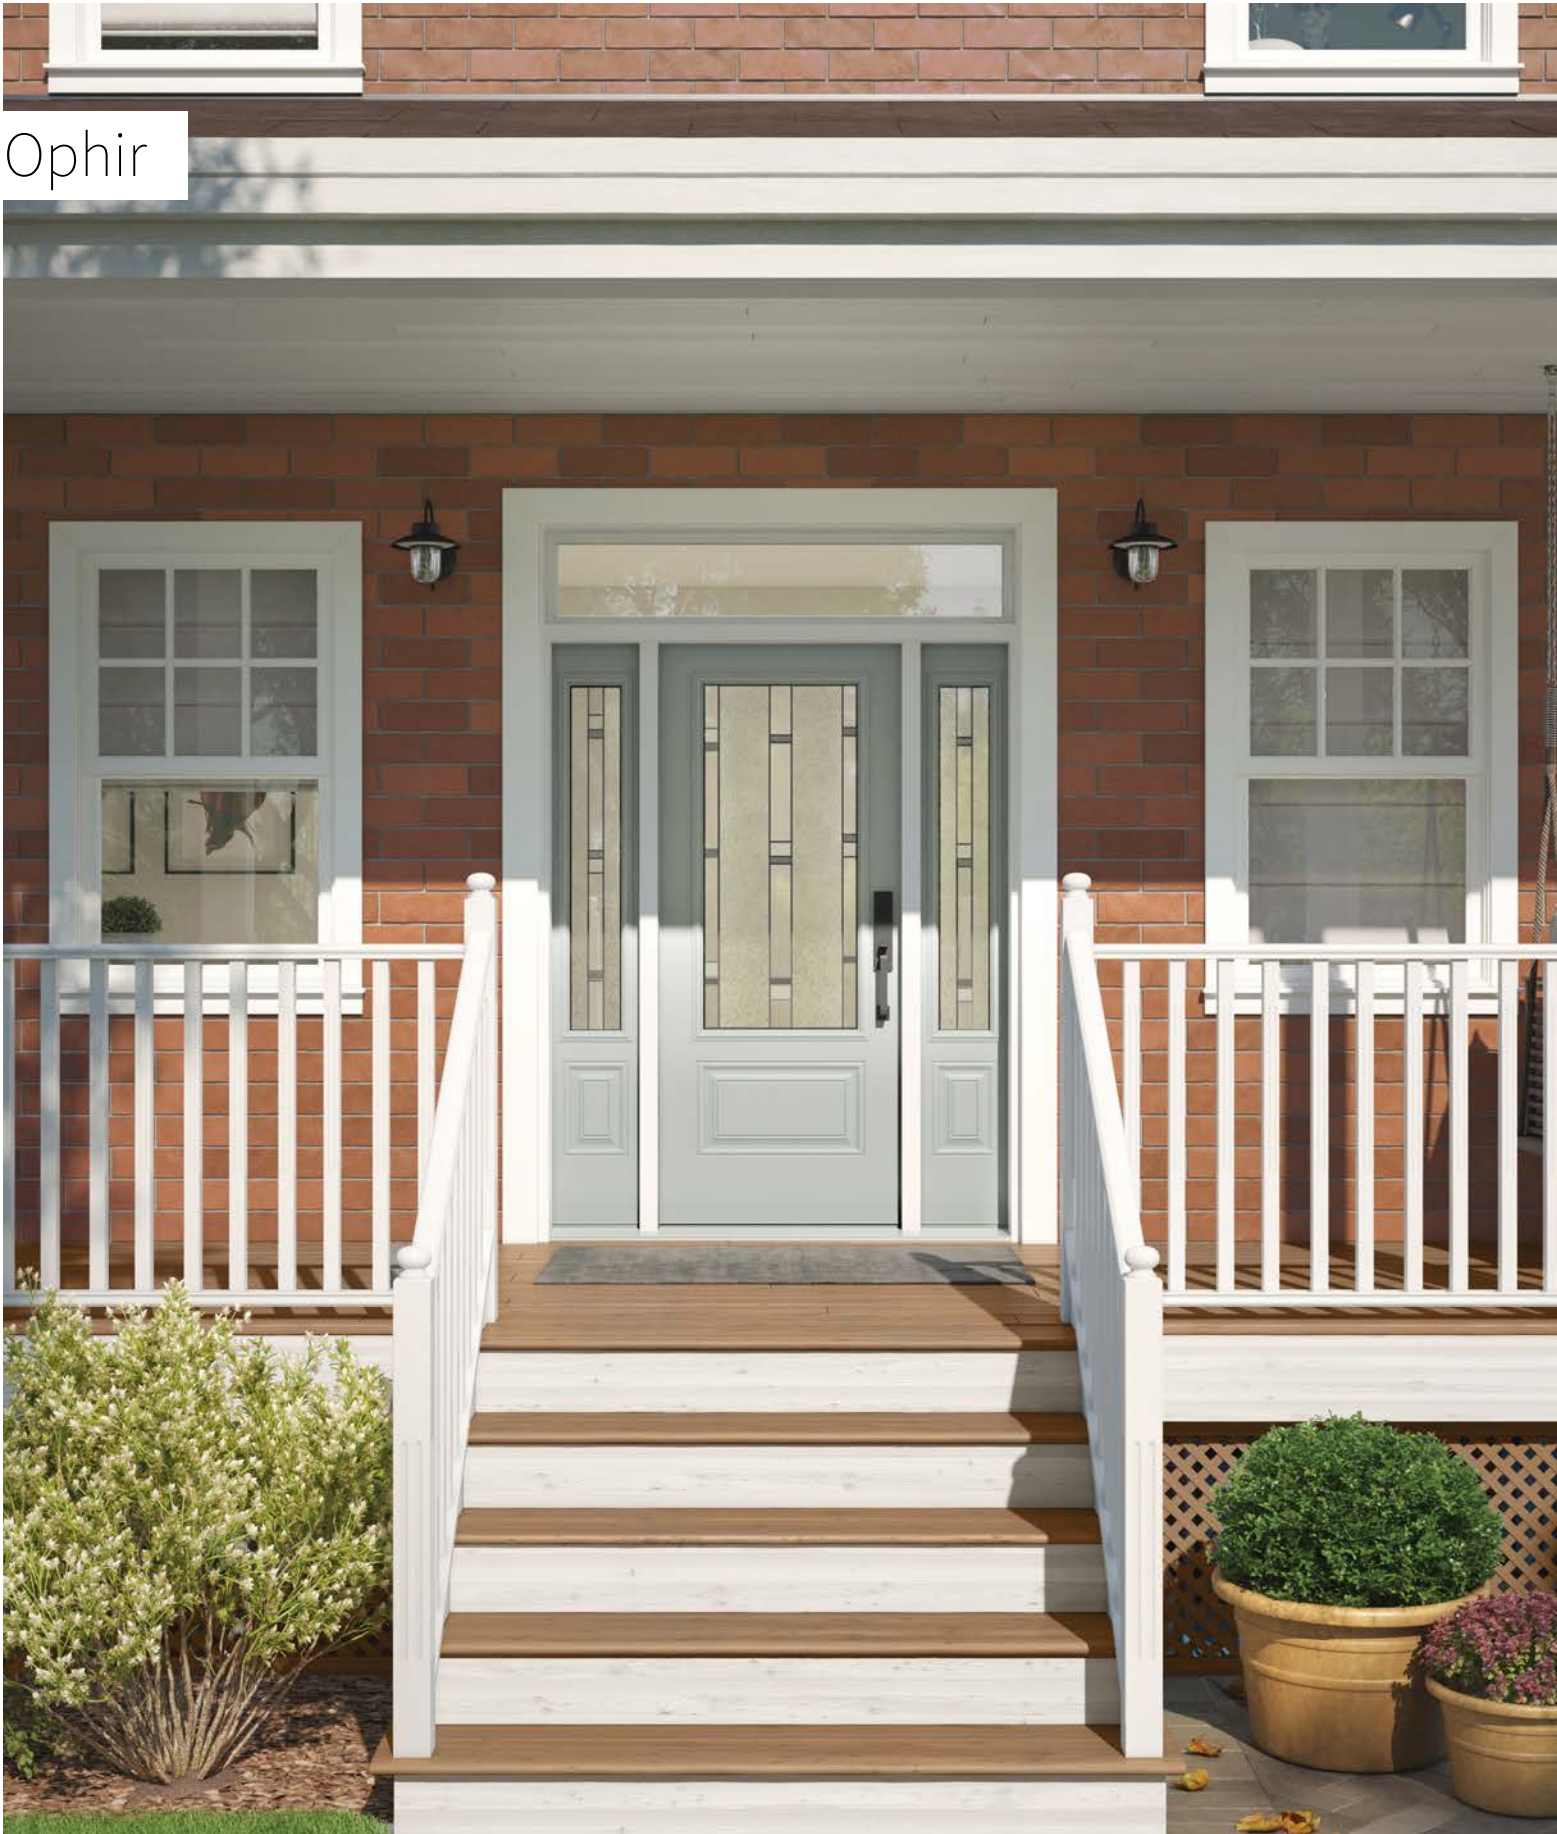

Ophir

Orleans steel door p.19. Ophir 22" x 48" doorglass with 8" x 48" sidelites p.87.