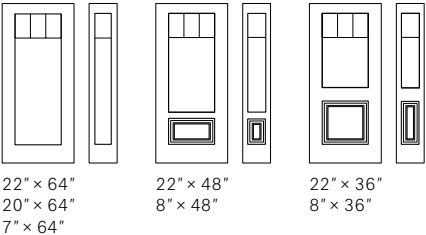

3-Square Split Top Grill