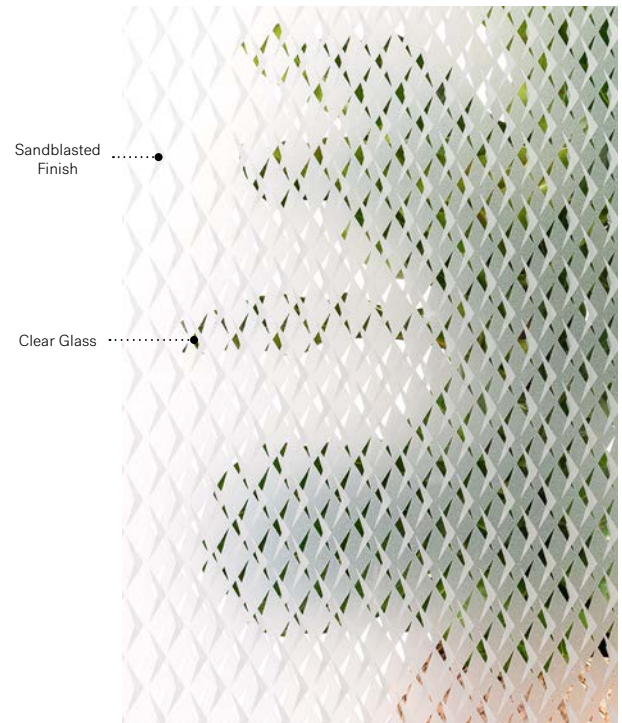

- Silkscreened glass:** Sandblasted finish on clear glass.
- Frames:** Contemporary or Novapvc.
- Orientation:** Available in left and right versions as seen from outside.
- Sidelites and transom:** Looks great accompanied by Sandblasted finish or Clear glass.

Versum

Uno steel door. Versum 22" x 12" (4x) doorglass p.57. Clear glass sidelites, custom size.

Versum

With its sharp, dual-layered geometric pattern, Versum will be the focal point of your entrance's design scheme. When paired with rich colors and bold furniture, Versum is a lively addition to a retro style decor.

Silkscreened glass: Dual layered Sandblasted finish on clear glass.

Frames: Contemporary or Novapvc.

Sidelites and transom: Looks great accompanied by Sandblasted finish or Clear glass.

Privacy Level **3/5**
SEMI-PRIVATE