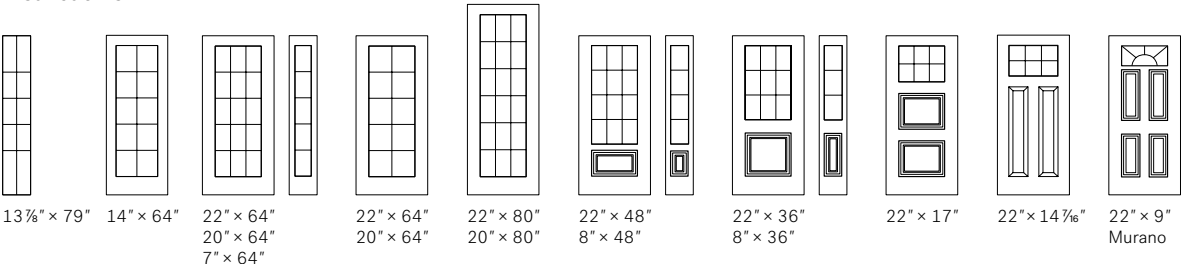

Distinction Grill

13 7/8" x 79"
14" x 64"
22" x 64"
20" x 64"
7" x 64"
22" x 64"
20" x 64"
22" x 80"
20" x 80"
22" x 48"
8" x 48"
22" x 36"
8" x 36"
22" x 17"
22" x 14 7/16"
22" x 9"
Murano

Classic Grill