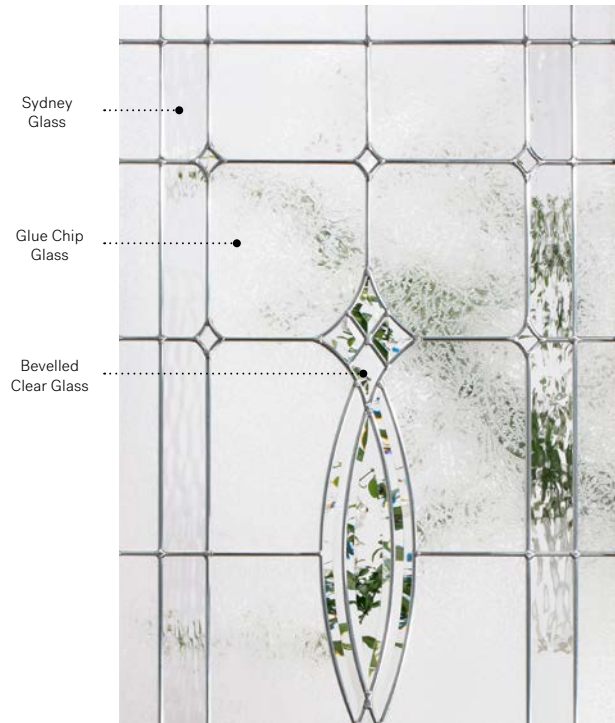

Caming: Zinc or Patina.

Frames: Novapvc or Stainable.

Sidelites and transom: Looks great accompanied by Granite glass.

Available in custom sizes.

Privacy Level **2/5**
SEMI-PRIVATE

Frames 22" x 64"

		Zinc	Pat.
Novapvc	10-036-060	012	003
Stainable	10-036-060	018	005

22" x 48"

		Zinc	Pat.
Novapvc	10-036-057	012	003
Stainable	10-036-057	020	011

22" x 36"

		Zinc	Pat.
Novapvc	10-036-050	015	005
Stainable	10-036-050	020	006

Frames 7" x 64"

		Zinc	Pat.
Novapvc	10-036-005	011	009
Stainable	10-036-005	016	004

8" x 48"

		Zinc	Pat.
Novapvc	10-036-017	010	002
Stainable	10-036-017	015	008

8" x 36"

		Zinc	Pat.
Novapvc	10-036-010	011	003
Stainable	10-036-010	019	004

Evangeline II

Influenced by the decorative arts at the start of the century, the detailed composition of Evangeline II will charm the admirers of stained glass. This model is a perfect fit for a classic or farmhouse style home.

Stained Glass: Sydney glass, Glue Chip glass and bevelled clear glass.

Caming: Zinc, Patina or Brass.

Frames: Novapvc or Stainable.

Sidelites and transom: Looks great accompanied by Glue Chip glass.

Available in custom sizes.