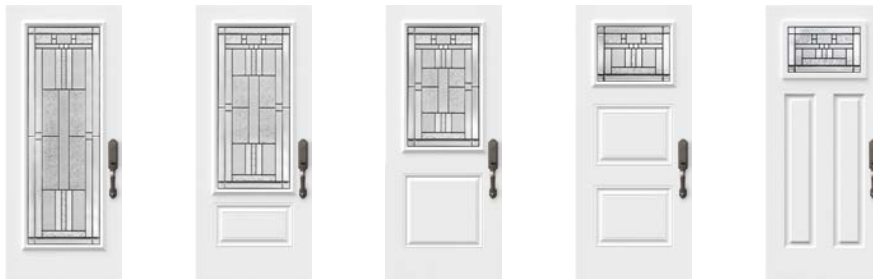

Frames	22" x 64"			22" x 48"			22" x 36"			22" x 17"			22" x 14 7/16"		
	Zinc	Pat.		Zinc	Pat.		Zinc	Pat.		Zinc	Pat.		Zinc	Pat.	
Contemporary	10-230-060-013	014		10-230-057-024	025		10-230-050-024	025		10-230-259-010	011		10-230-260-010	011	
Novapvc	10-230-060-002	001		10-230-057-003	001		10-230-050-003	001		10-230-259-002	001		10-230-260-001	002	
Stainable	10-230-060-005	011		10-230-057-005	006		10-230-050-005	006		10-230-259-007	006		N/A