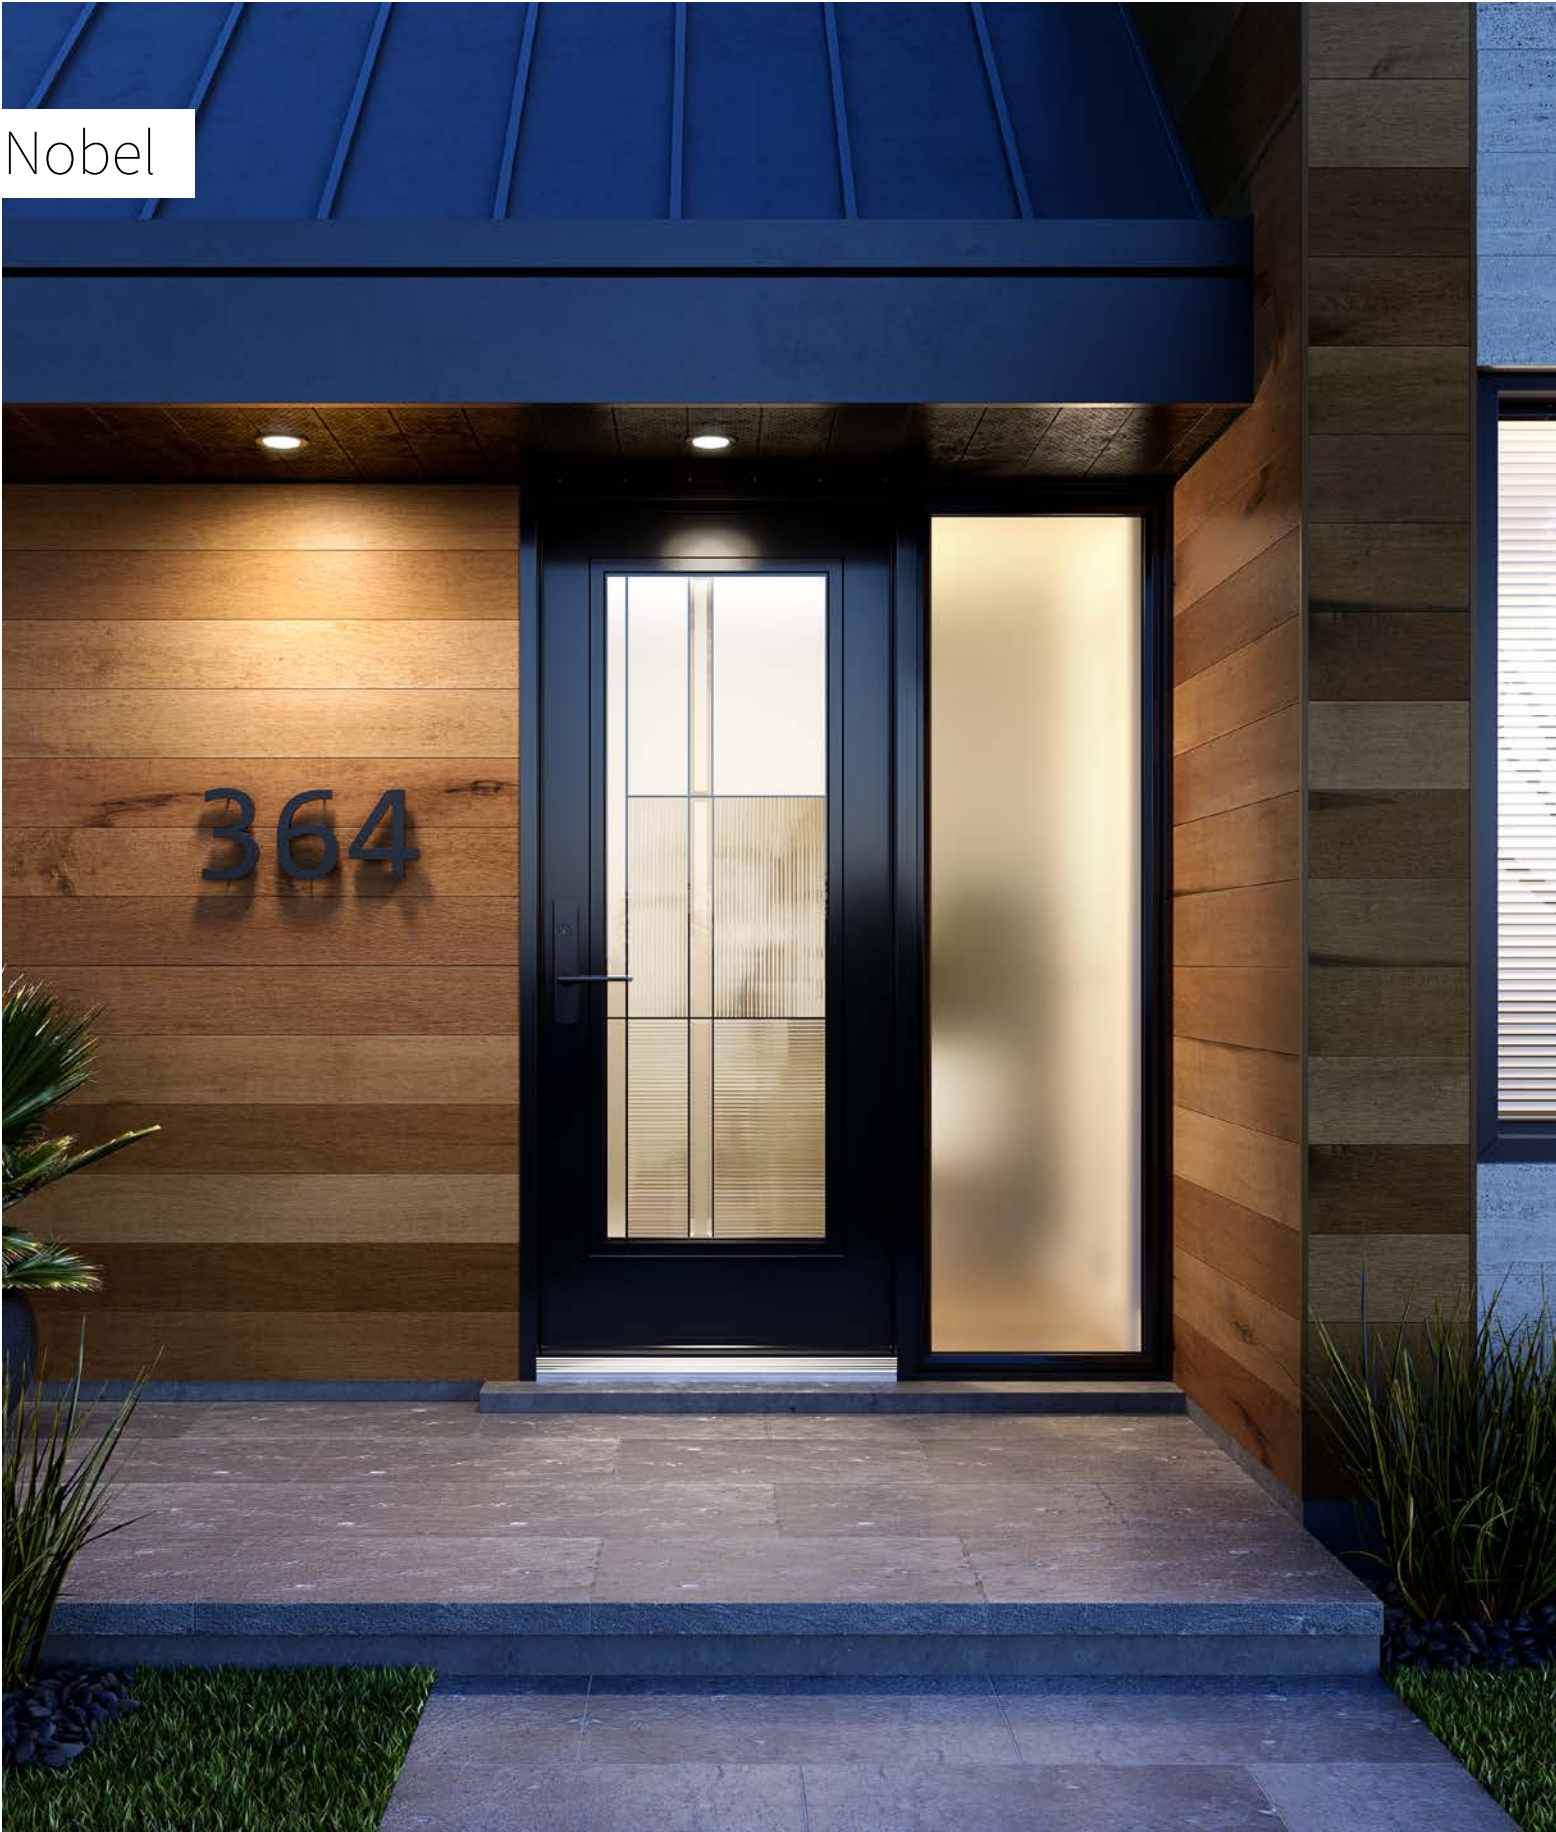

Nobel

Uno steel door. Nobel 22" x 64" doorglass p.47. Satin finish glass sidelite.

Nobel

A sophisticated looking stained glass designed for today's architectural styles. This model expresses all its nobility thanks to a bold composition and contrasting textures. Nobel will enhance contemporary or classic style single-family homes.