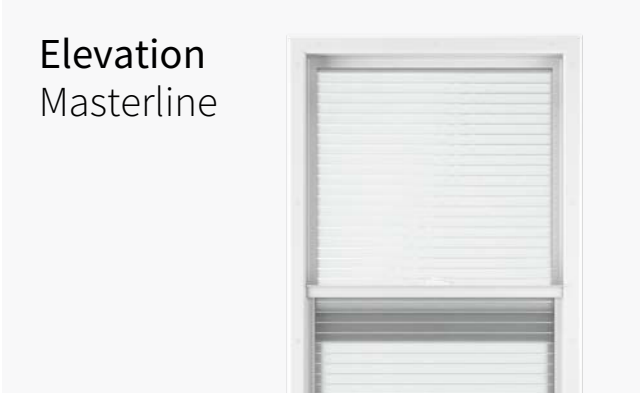

Elevation Masterline