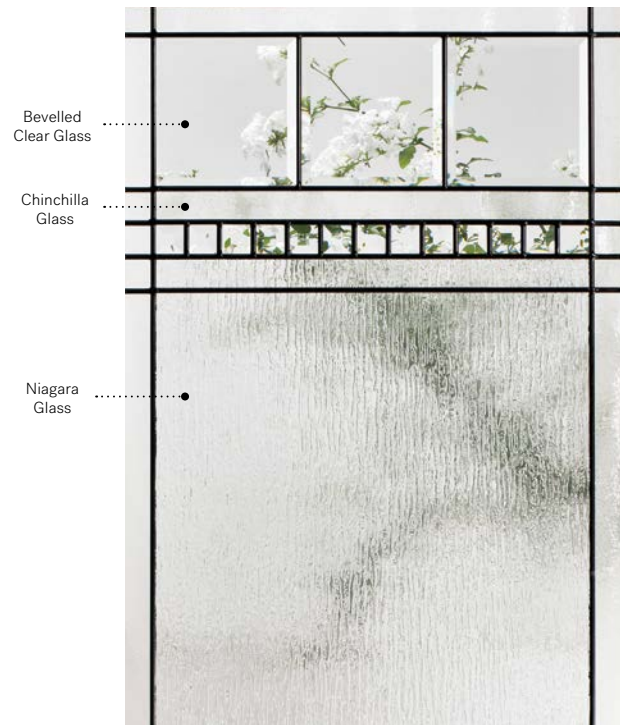

Chanelle

Orleans steel door p.19. Chanelle 22" x 48" doorglass with 8" x 48" sidelite p.71.

Chanelle

Chanelle will bring a stately, elegant and timeless touch to any home, classic or modern. With clean lines and bright bevels, it creates stunning light effects.

Stained glass: Chinchilla glass, bevelled clear glass and Niagara glass.

Caming: Patina.

Frames: Contemporary, Novapvc or Stainable.

Sidelites and transom: Looks great accompanied by Niagara glass.

Available in custom sizes.