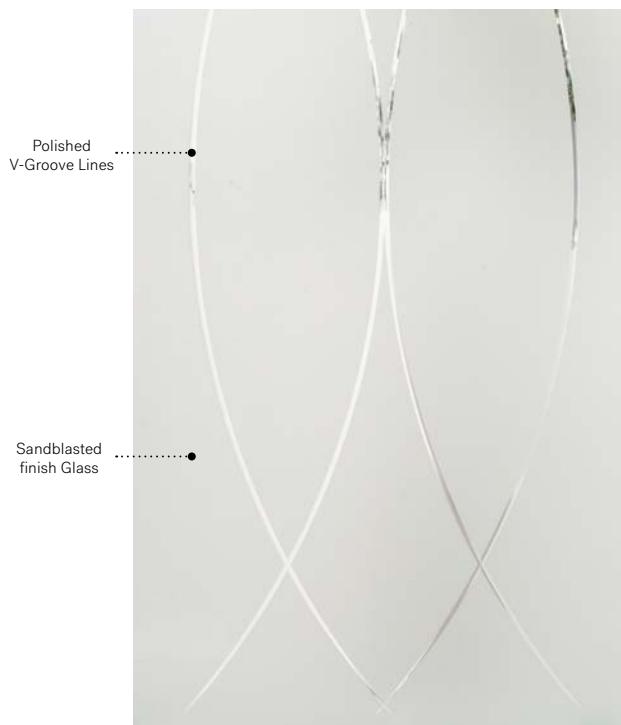

Verso

Soho steel door p.17. Verso 22" x 48" doorglass p.93.

Verso

With its simple and elegant intersecting lines, Verso is a timeless homage to the art of glass cutting.

V-Groove: Polished V-Groove lines on Sandblasted finish glass.

Frames: Contemporary, Novapvc or Stainable.

Sidelites and transom: Looks great accompanied by Sandblasted finish glass.

Available in custom sizes.

Privacy Level **4/5**
PRIVATE

						
Frames	22"×64"	22"×48"	22"×36"	7"×64"	8"×48"	8"×36"
Contemporary	06-369-060-003	06-369-057-003	06-369-050-003	06-369-005-003	06-369-017-003	06-369-010-003
Novapvc	06-369-060-001	06-369-057-001	06-369-050-001	06-369-005-001	06-369-017-001	06-369-010-001
Stainable	06-369-060-002	06-369-057-002	06-369-050-002	06-369-005-002	06-369-017-002	06-369-010-002

Winchester

Orleans steel door p.19. Winchester 22" x 48" doorglass p.95. Satin finish glass transom.

Winchester

Classic style doorglass in its simplest form. Sleek and balanced, Winchester offers a rich, contrasting mix of Clear and Satin finish glass with black patina coming. With its elegant beveled clear glass border, Winchester provides both privacy and visibility.