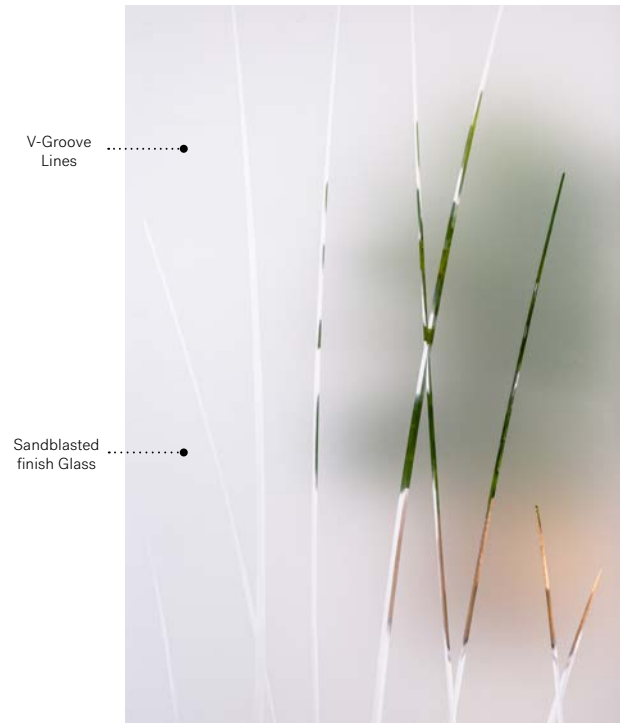

V-Groove: Sandblasted finish glass with polished V-Groove lines.
Frames: Novapvc or Stainable.
Sidelites and transom: Looks great accompanied by Sandblasted finish glass. Available in custom sizes.

Privacy Level **4/5**
PRIVATE

Emori

London steel door p.19. Emori 22" x 36" doorglass p.75.

Emori

Emori is a subtle and elegant design inspired by nature. With overlapping polished V-Groove lines, Emori provides both a high degree of privacy and visibility to the outside. This model is a great match with country-style or classic style homes.

V-Groove: Sandblasted finish glass with polished V-Groove lines.

Frames: Contemporary or Novapvc.

Sidelites and transom: Looks great accompanied by Sandblasted finish glass. Available in custom sizes.

Privacy Level **4/5**
PRIVATE