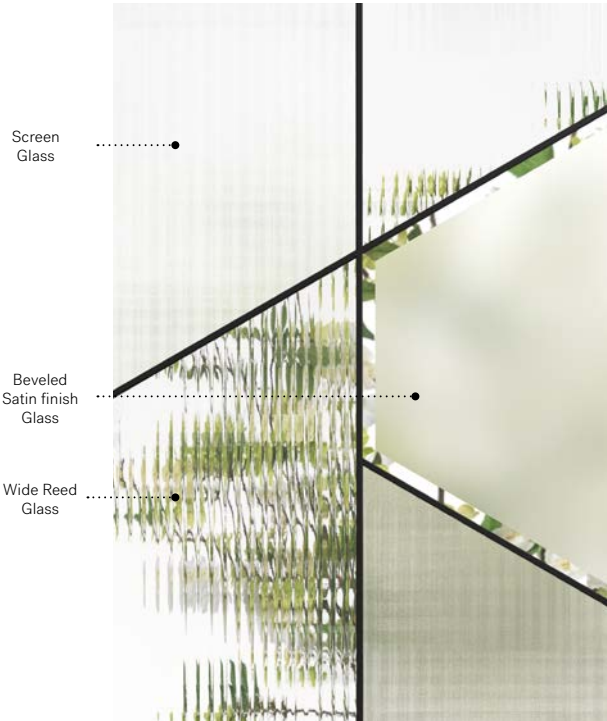

Bolero

A dance of retro and modern textures assembled in dynamic geometric shapes. With its daring composition that will not go unnoticed, Bolero sets the tone for your “mid-century modern” or contemporary style home and pairs perfectly with your Scandinavian-inspired furniture and accessories.

- **Stained Glass:** Screen glass, Beveled Satin finish glass and Wide Reed glass.
- **Caming:** ¼" wide flat Patina caming.
- **Frames:** Contemporary or Novapvc.
- **Sidelites and transom:** Looks great accompanied by Satin finish or Screen glass.

Privacy Level **3/5**
SEMI-PRIVATE