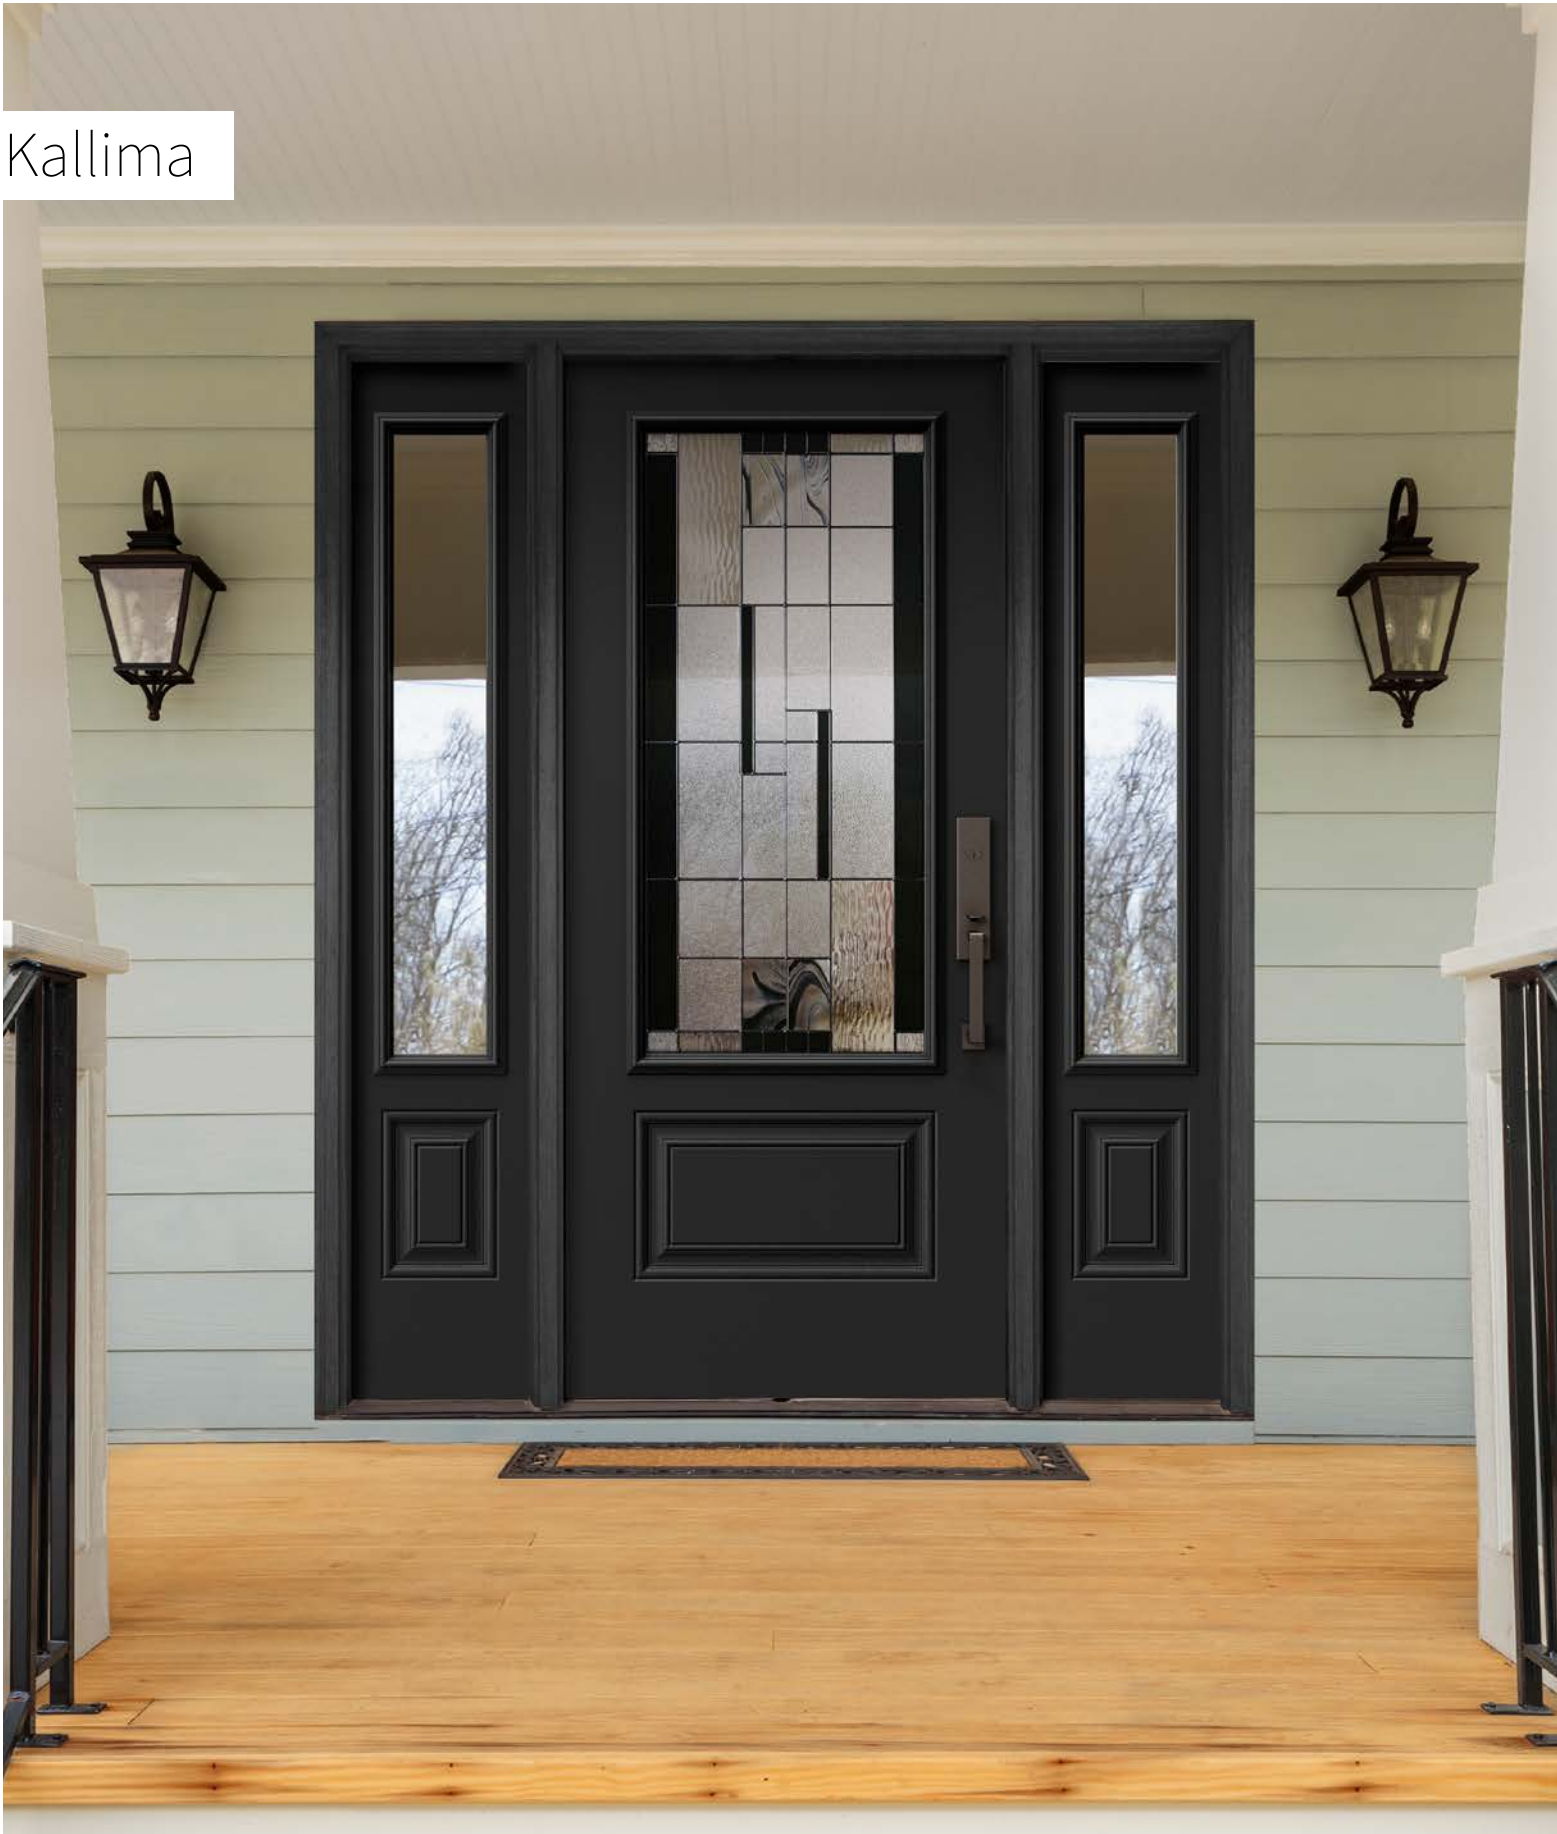

Kallima

Orleans steel door p.19. Kallima 22" x 48" doorglass p.77. Clear glass 7" x 64" sidelites.