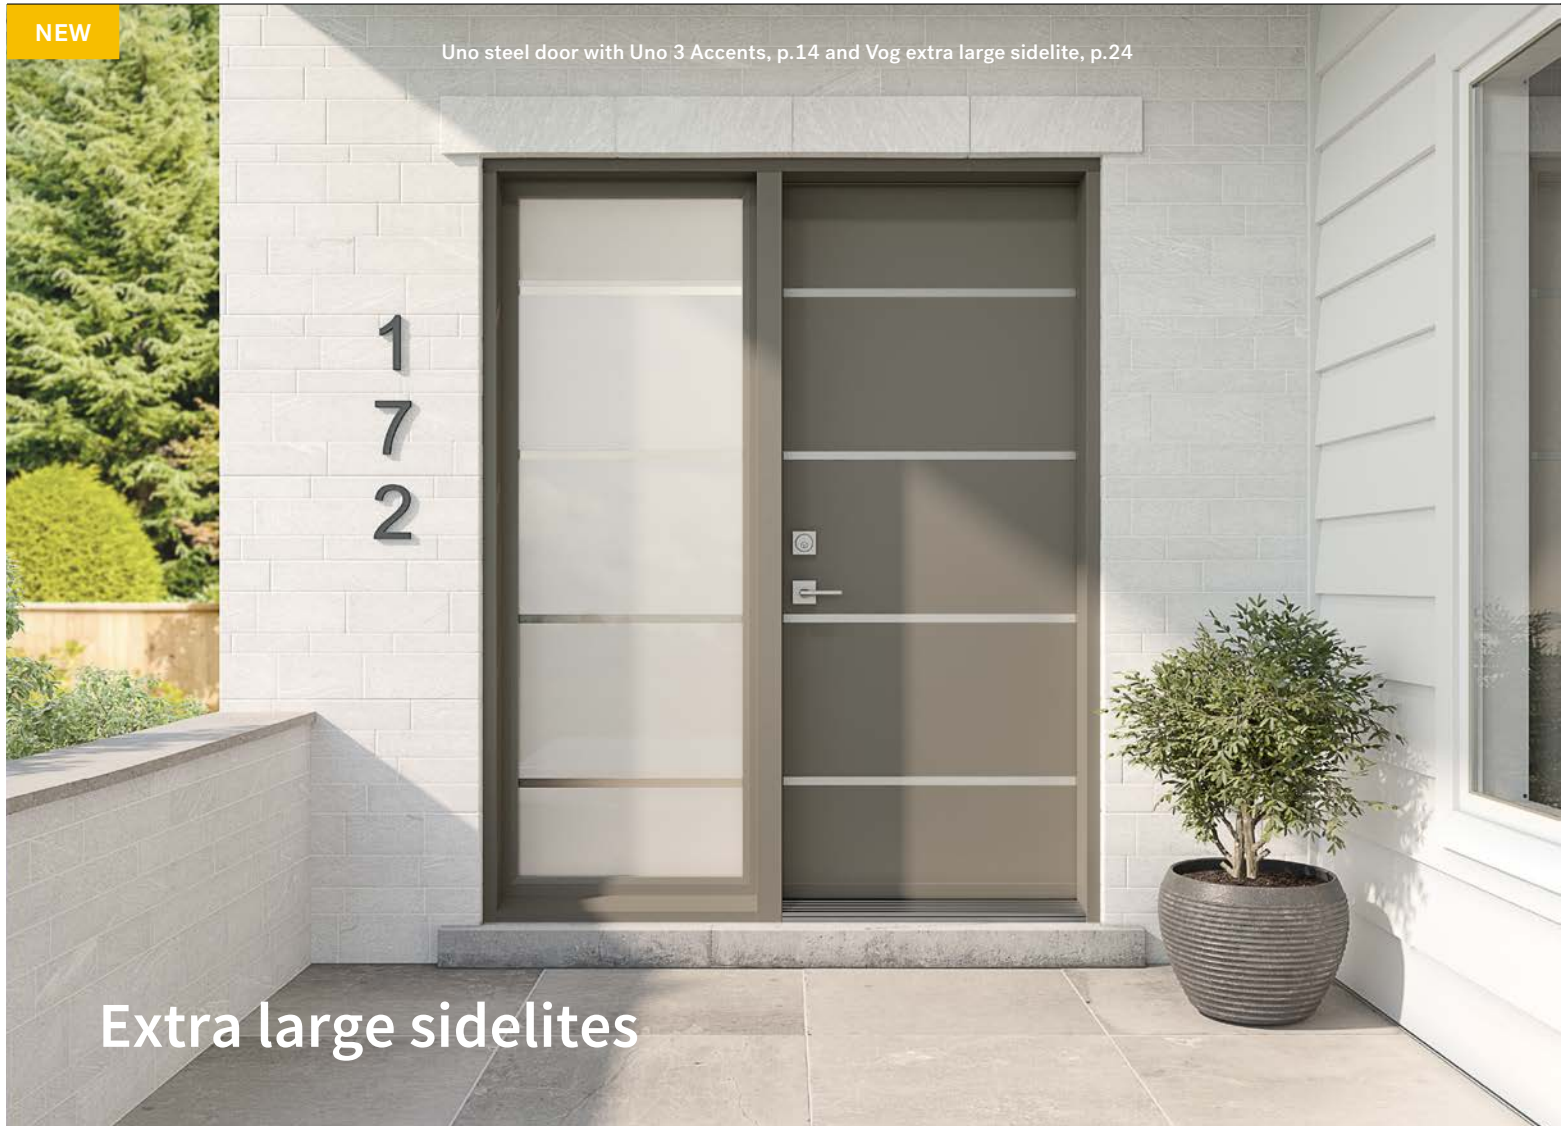

NEW

Uno steel door with Uno 3 Accents, p.14 and Vog extra large sidelite, p.24

Extra large sidelites