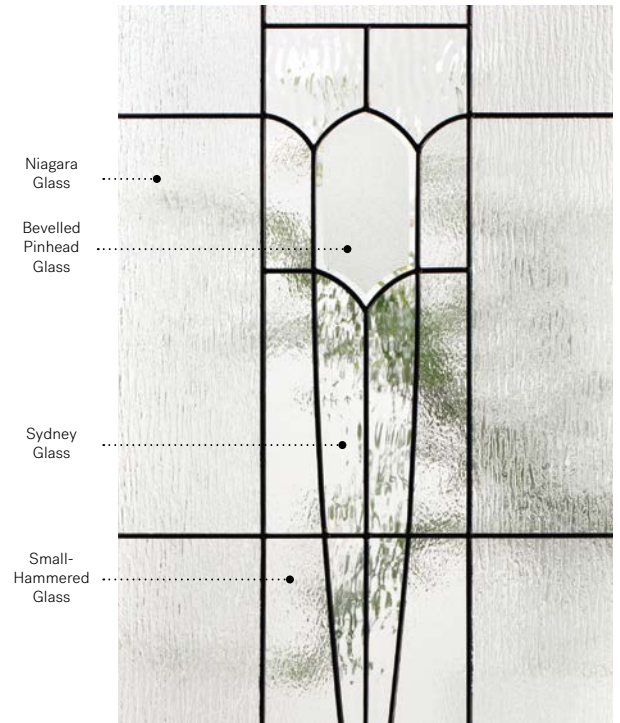

Novapvc 07-314-010-001

Mistral

Orleans steel door p.19. Mistral 22" x 48" doorglass p.82.

Mistral

A nod to Art Nouveau illustrations, Mistral is a tableau of simple, slender shapes.

Stained glass : Niagara glass, Sydney glass, bevelled Pinhead glass and Small-hammered glass.

Caming : Zinc or Patina.

Frames : Novapvc or Stainable.

Sidelites and transom : Looks great accompanied by Niagara glass.

Available in custom sizes.

Privacy Level **3/5**
SEMI-PRIVATE

Frames 22" x 64"

	Zinc	Pat.
Novapvc	10-310-060	006 001
Stainable	10-310-060	009 005